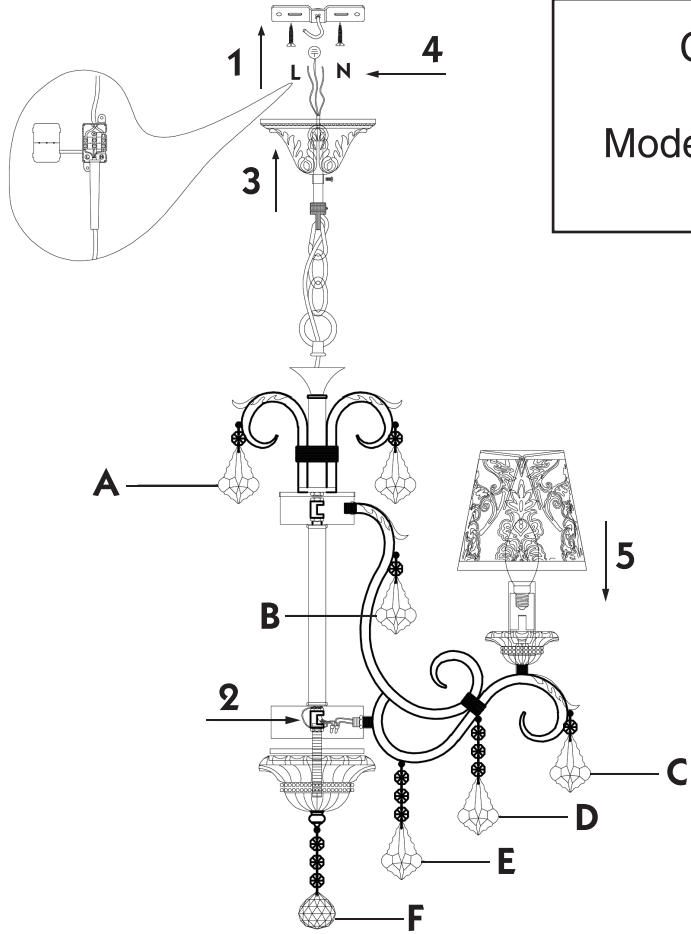

Instruction

Collection: Elegant
 Series: Velvet
 Model: ARM219-05-G
 Suspended

- A = 5
- B = 5
- C = 5
- D = 5
- E = 5
- F = 1

5 x E14 (40w)

MAYTONI
 DECORATIVE LIGHTING

www.maytoni.de