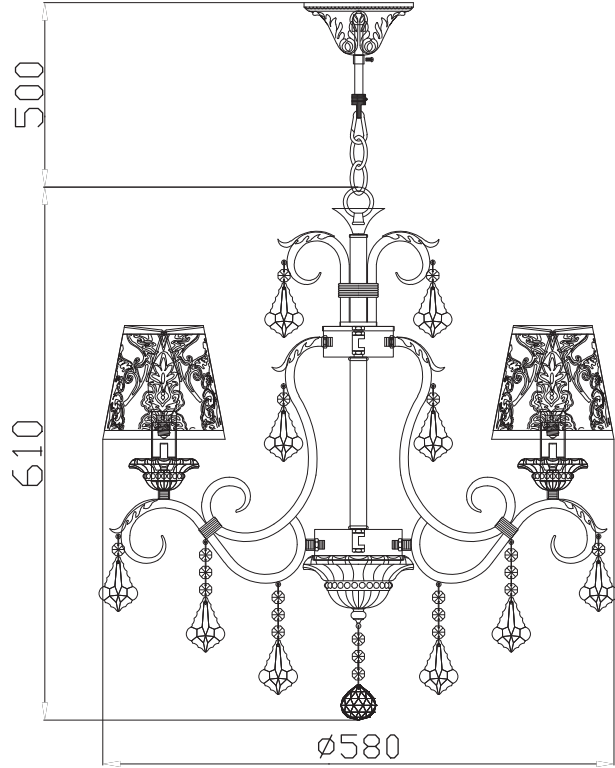

Instruction

Collection: Elegant
 Series: Velvet
 Model: ARM219-05-G
 Suspended

- A = 5
- B = 5
- C = 5
- D = 5
- E = 5
- F = 1

5 x E14 (40w)

MAYTONI
 DECORATIVE LIGHTING

www.maytoni.de