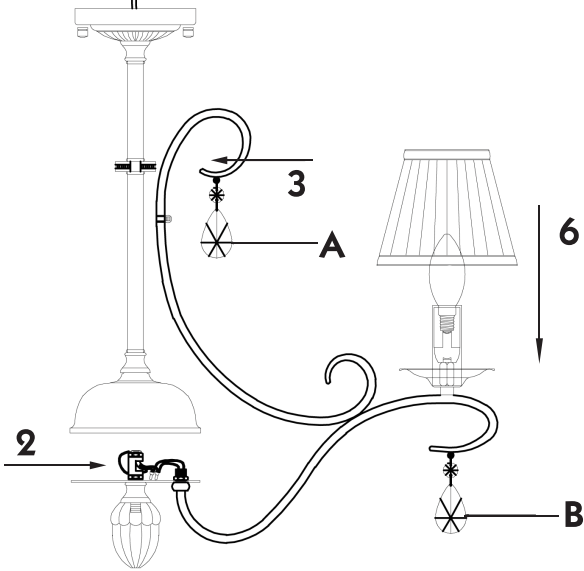

Instruction

Collection: Elegant
Series: Brionia
Model: ARM172-08-G
Suspended

A = 8
B = 8

 - Suspended

8 x E14 (40w)

MAYTONI
DECORATIVE LIGHTING

www.maytoni.de