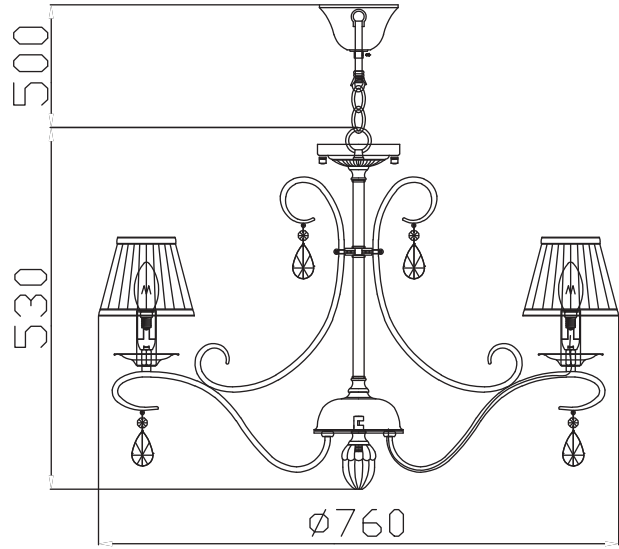

Instruction

Collection: Elegant
Series: Brionia
Model: ARM172-08-G
Suspended

A = 8
B = 8

 - Suspended

8 x E14 (40w)

MAYTONI
DECORATIVE LIGHTING

www.maytoni.de