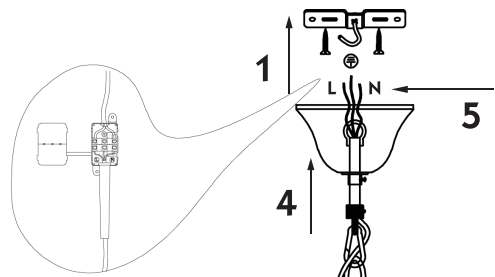

Instruction

Collection: Elegant
Series: Brionia
Model: ARM172-08-G
Suspended

A = 8
B = 8

 - Suspended

8 x E14 (40w)

MAYTONI
DECORATIVE LIGHTING

www.maytoni.de