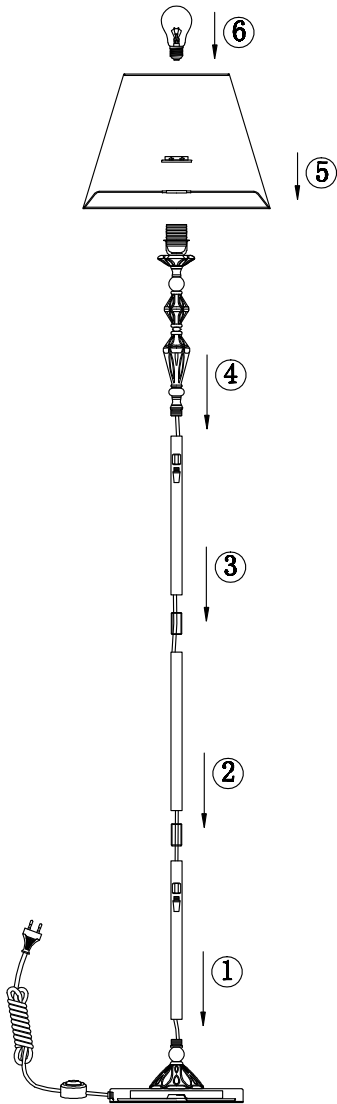

# Instruction

Collection: Elegant  
Series: Monsoon  
Model: ARM154-FL-01-S  
Mobile

**I** – Mobile

  
1 x E27 (40w)

**MAYTONI**  
DECORATIVE LIGHTING

[www.maytoni.de](http://www.maytoni.de)