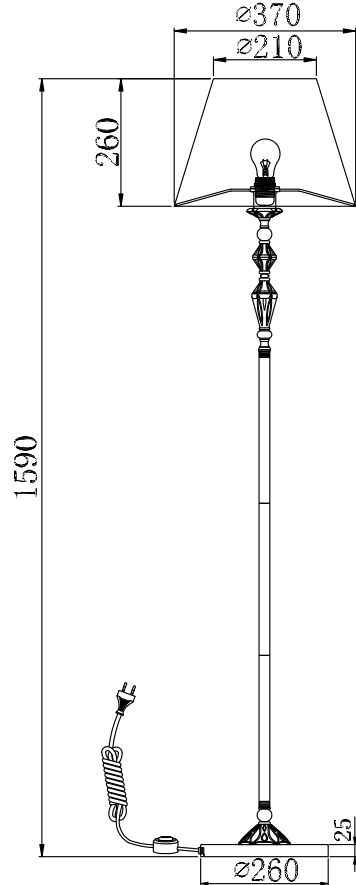

# Instruction

Collection: Elegant  
Series: Monsoon  
Model: ARM154-FL-01-S  
Mobile

**I** – Mobile

  
1 x E27 (40w)

**MAYTONI**  
DECORATIVE LIGHTING

[www.maytoni.de](http://www.maytoni.de)