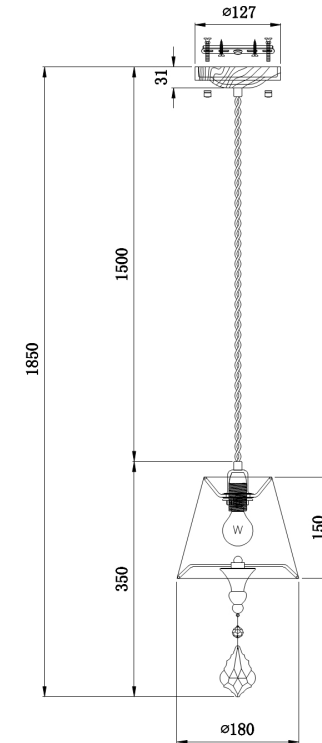

Instruction

Collection: ELEGANT
Series: LANA
Model: ARM143-11-BG
Ceiling

- Ceiling

1 x E14 (40W)

MAYTONI
DECORATIVE LIGHTING

www.maytoni.de