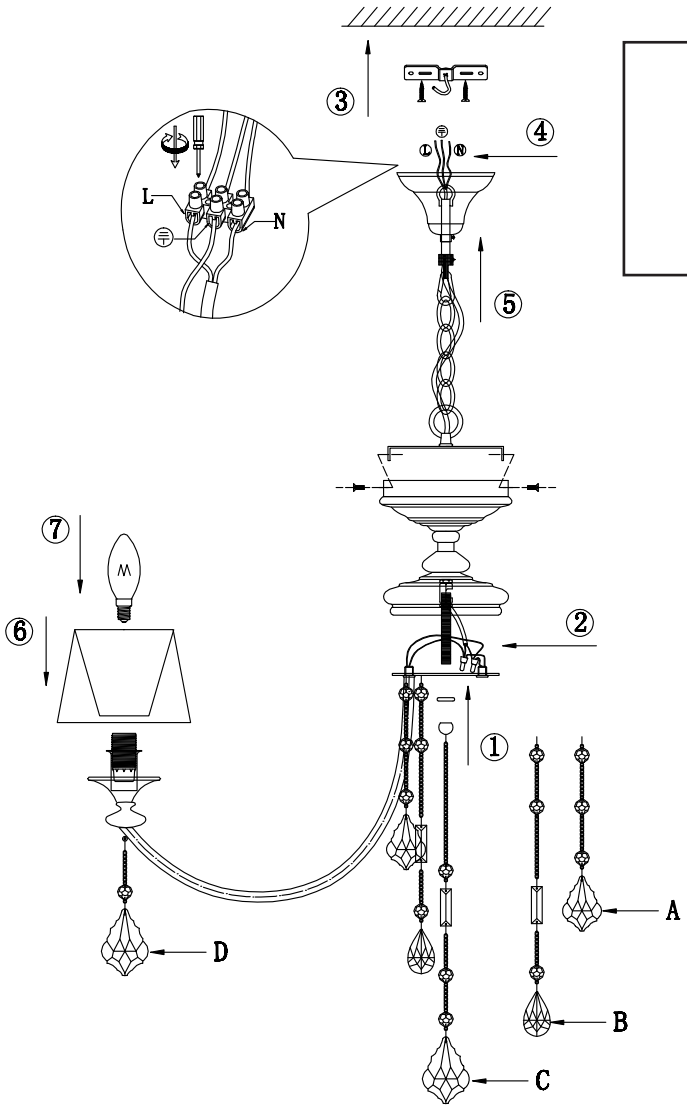

# Instruction

Collection: Elegant  
 Series: Lana  
 Model: ARM143-07-BG  
 Suspended

A=3  
 B=7  
 C=1  
 D=7

  
 7 x E14 (40w)

**MAYTONI**  
 DECORATIVE LIGHTING  
[www.maytoni.de](http://www.maytoni.de)