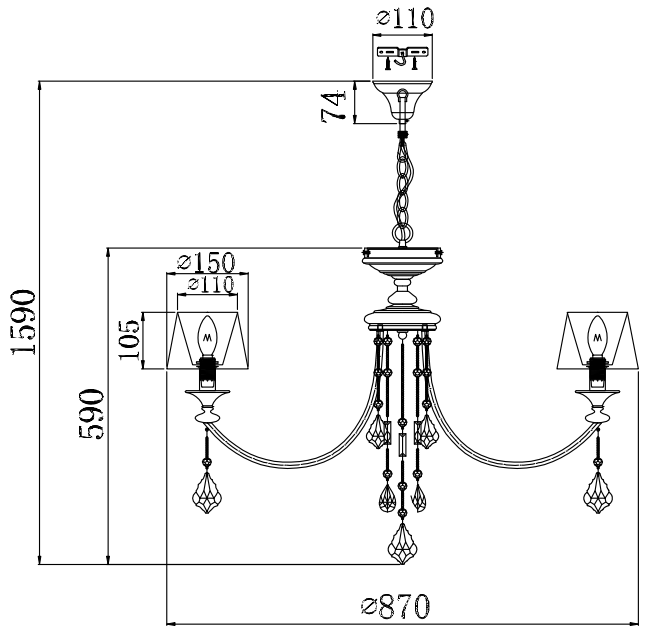

# Instruction

Collection: Elegant  
 Series: Lana  
 Model: ARM143-07-BG  
 Suspended

A=3  
 B=7  
 C=1  
 D=7

  
 7 x E14 (40w)

**MAYTONI**  
 DECORATIVE LIGHTING  
[www.maytoni.de](http://www.maytoni.de)