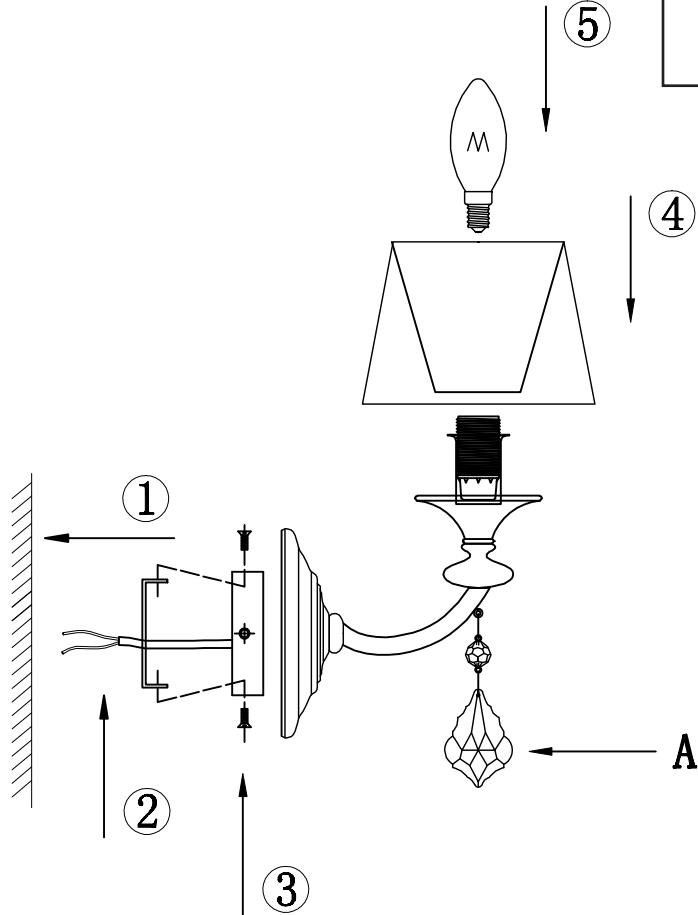

Instruction

Collection: Elegant
 Series: Lana
 Model: ARM143-01-BG
 Wall-mounted

A=1

 1 x E14 (40w)

MAYTONI
 DECORATIVE LIGHTING

www.maytoni.de