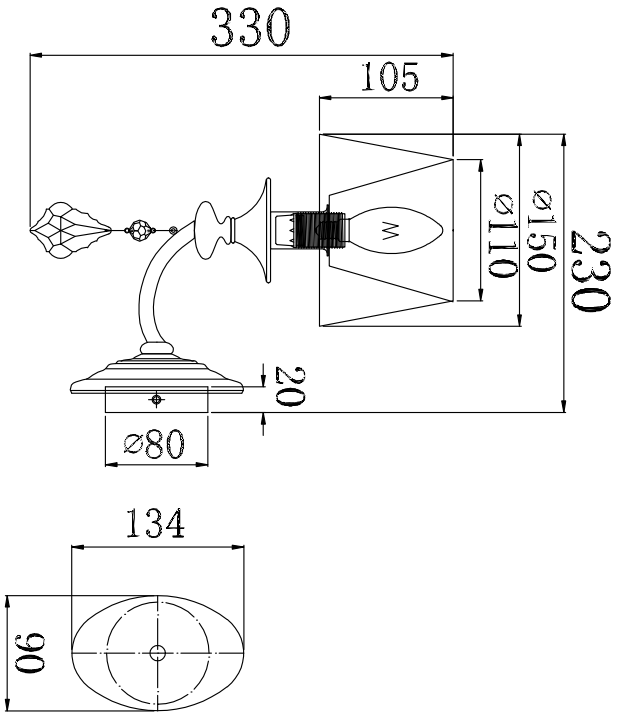

Instruction

Collection: Elegant
 Series: Lana
 Model: ARM143-01-BG
 Wall-mounted

A=1

 1 x E14 (40w)

MAYTONI
 DECORATIVE LIGHTING

www.maytoni.de