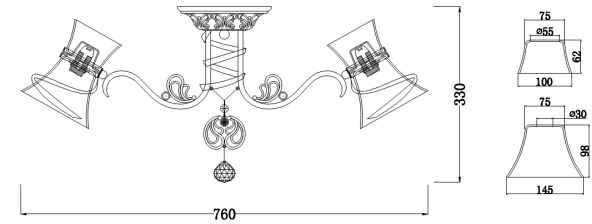

# Instruction

Collection: ELEGANT  
Series: BAROQUE  
Model: ARM128-CL-06-W  
Ceiling

A=1

- Ceiling

6 x E14 (60W)

**MAYTONI**  
DECORATIVE LIGHTING

[www.maytoni.de](http://www.maytoni.de)