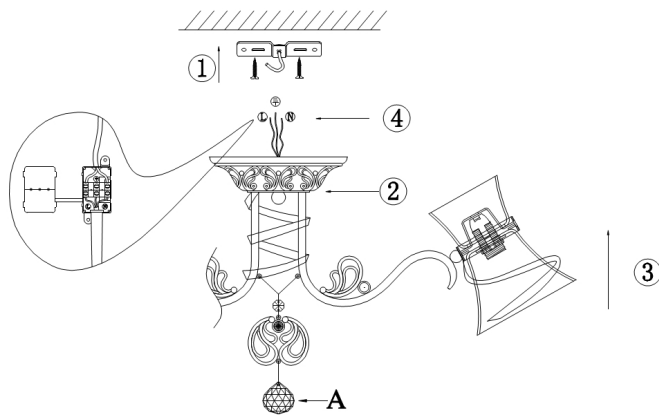

# Instruction

Collection: ELEGANT  
Series: BAROQUE  
Model: ARM128-CL-06-W  
Ceiling

A=1

- Ceiling

6 x E14 (60W)

**MAYTONI**  
DECORATIVE LIGHTING

[www.maytoni.de](http://www.maytoni.de)