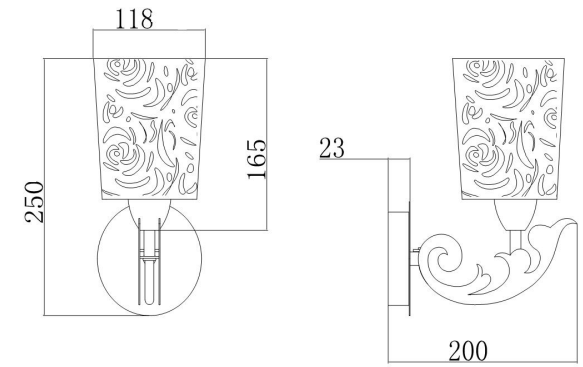

# Instruction

Collection: ELEGANT  
Series: MELVIL  
Model: ARM122-WL-01-N  
Wall

  
1 x E14 (40W)

**MAYTONI**  
DECORATIVE LIGHTING

[www.maytoni.de](http://www.maytoni.de)