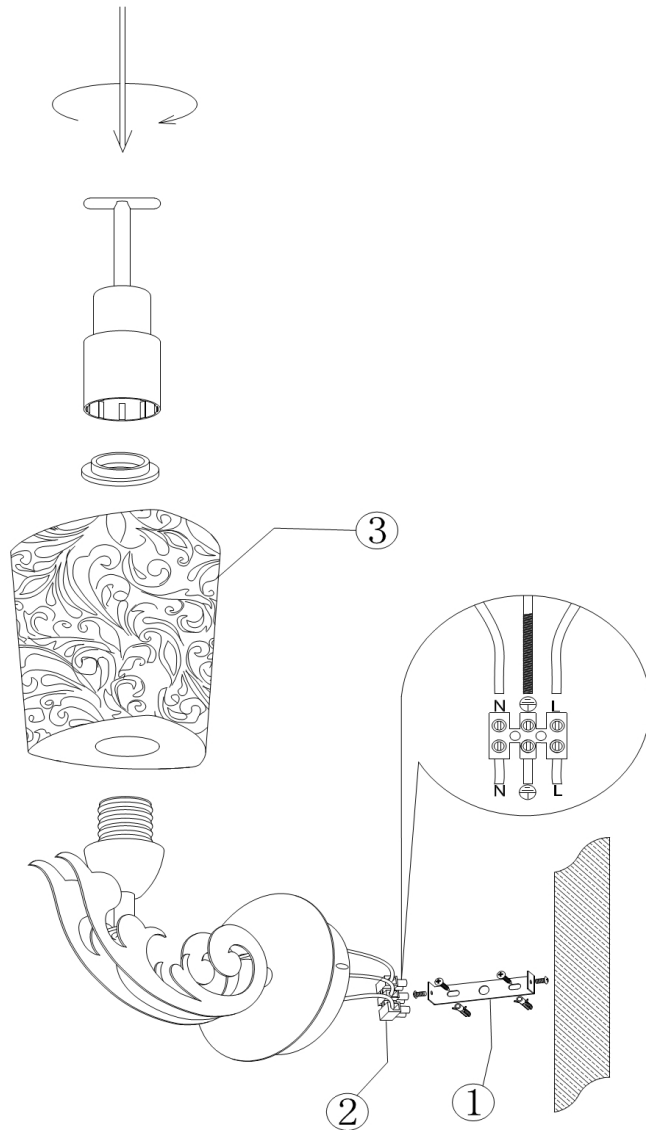

# Instruction

Collection: ELEGANT  
Series: MELVIL  
Model: ARM122-WL-01-N  
Wall

  
1 x E14 (40W)

**MAYTONI**  
DECORATIVE LIGHTING

[www.maytoni.de](http://www.maytoni.de)