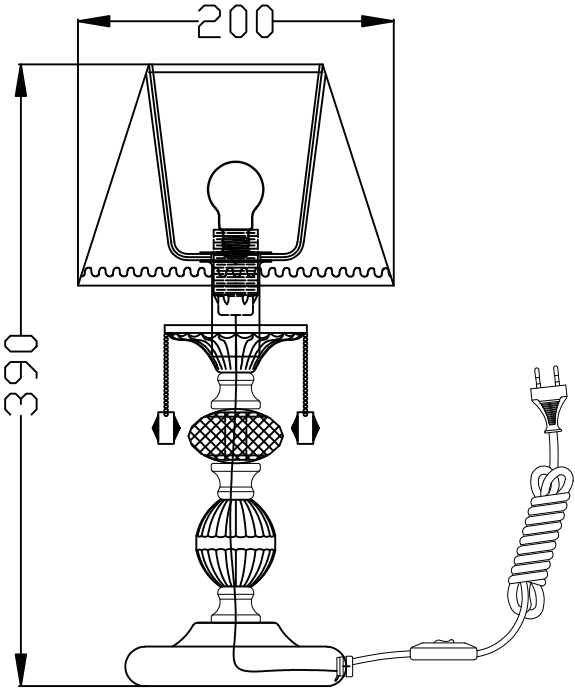

Instruction

Collection: Royal Classic
Series: Vals
Model: ARM098-22-R
Mobile

A = 4

1 x E14 (40w)

MAYTONI
DECORATIVE LIGHTING

www.maytoni.de