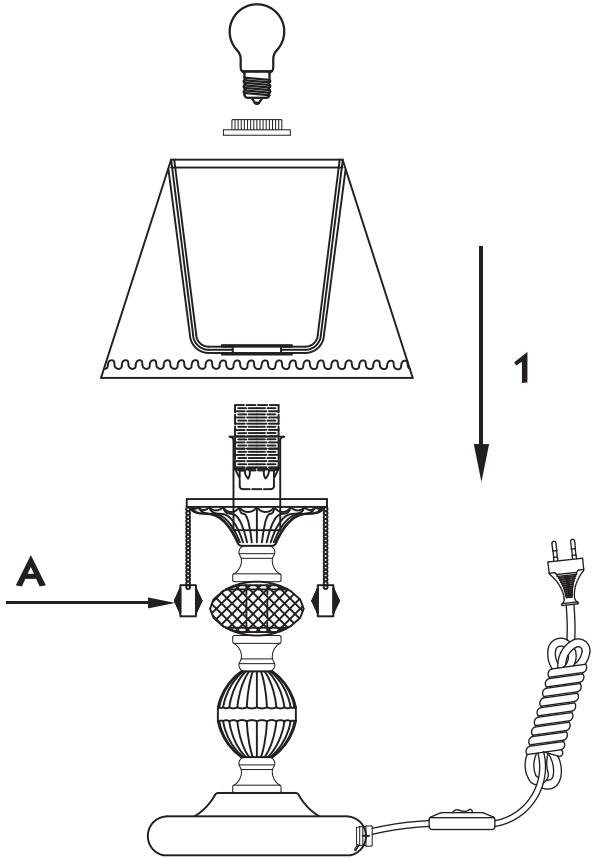

Instruction

Collection: Royal Classic
Series: Vals
Model: ARM098-22-R
Mobile

A = 4

1 x E14 (40w)

MAYTONI
DECORATIVE LIGHTING

www.maytoni.de