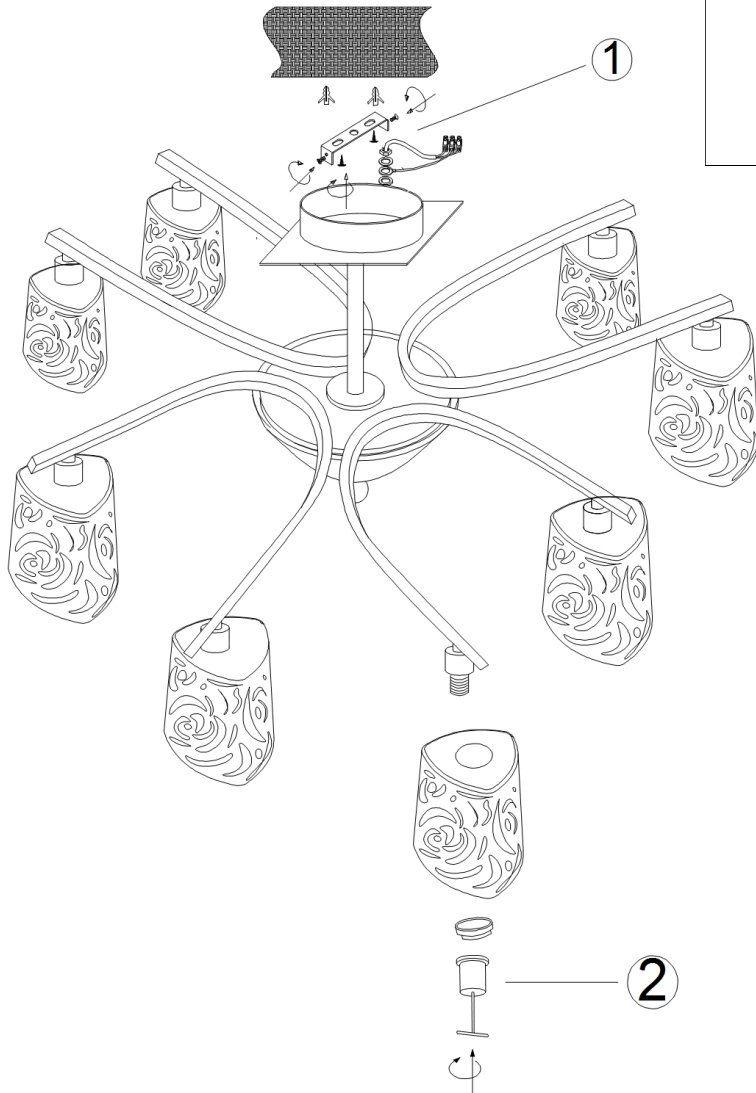

# Instruction

Collection: ELEGANT  
Series: CICLO  
Model: ARM055-CL-08-N  
Ceiling

- Ceiling

8 x E14 (40W)

**MAYTONI**  
DECORATIVE LIGHTING

[www.maytoni.de](http://www.maytoni.de)