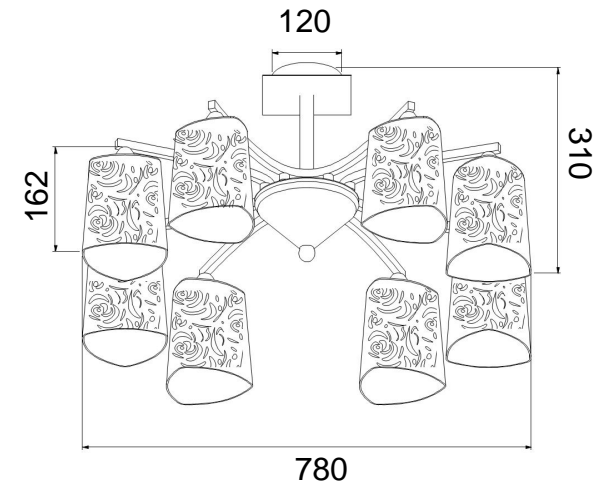

# Instruction

Collection: ELEGANT  
Series: CICLO  
Model: ARM055-CL-08-N  
Ceiling

- Ceiling

8 x E14 (40W)

**MAYTONI**  
DECORATIVE LIGHTING

[www.maytoni.de](http://www.maytoni.de)