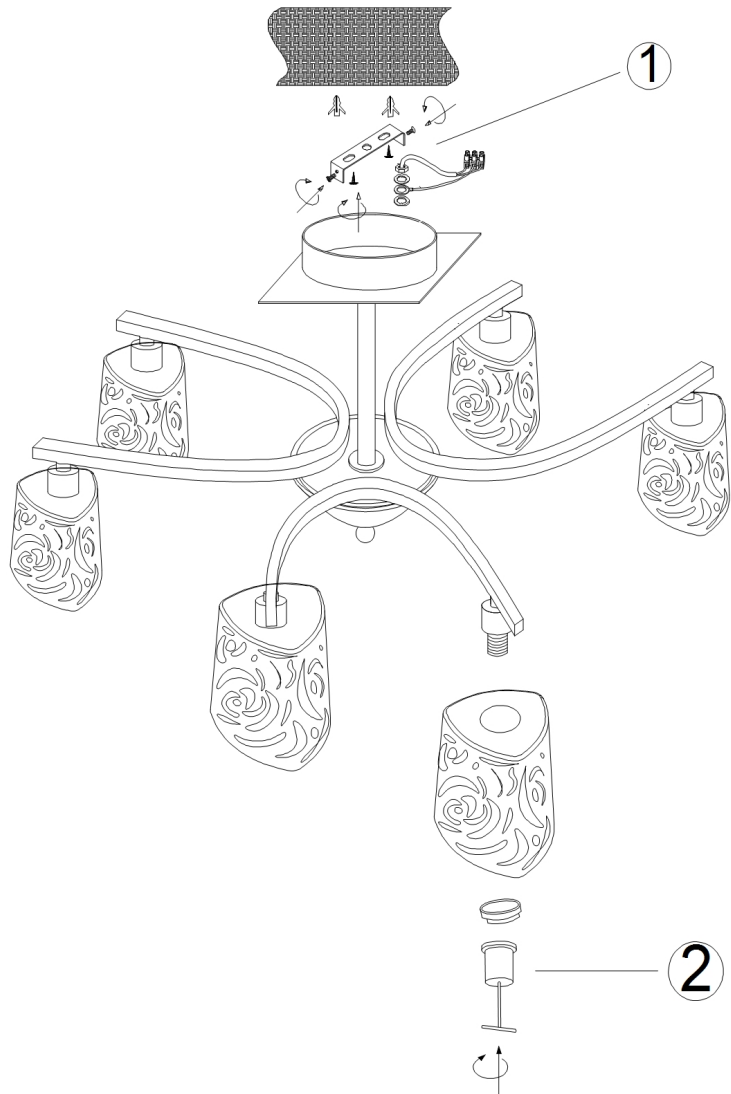

Instruction

Collection: ELEGANT
Series: CICLO
Model: ARM055-CL-06-N
Ceiling

- Ceiling

6 x E14 (40W)

MAYTONI
DECORATIVE LIGHTING

www.maytoni.de