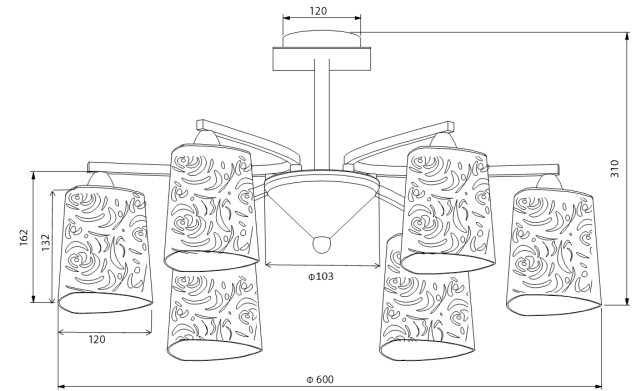

Instruction

Collection: ELEGANT
Series: CICLO
Model: ARM055-CL-06-N
Ceiling

- Ceiling

6 x E14 (40W)

MAYTONI
DECORATIVE LIGHTING

www.maytoni.de