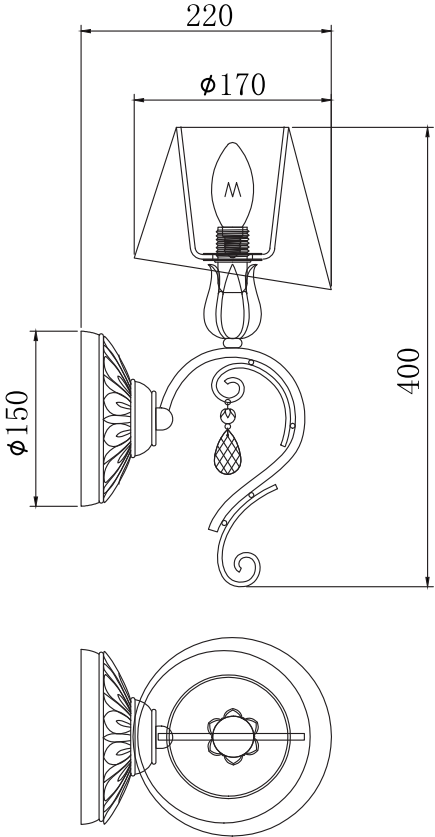

Instruction

Collection: Elegant
Series: Cutie
Model: ARM051-01-G
Wall-mounted

A=1

1 x E14 (40w)

MAYTONI
DECORATIVE LIGHTING

www.maytoni.de