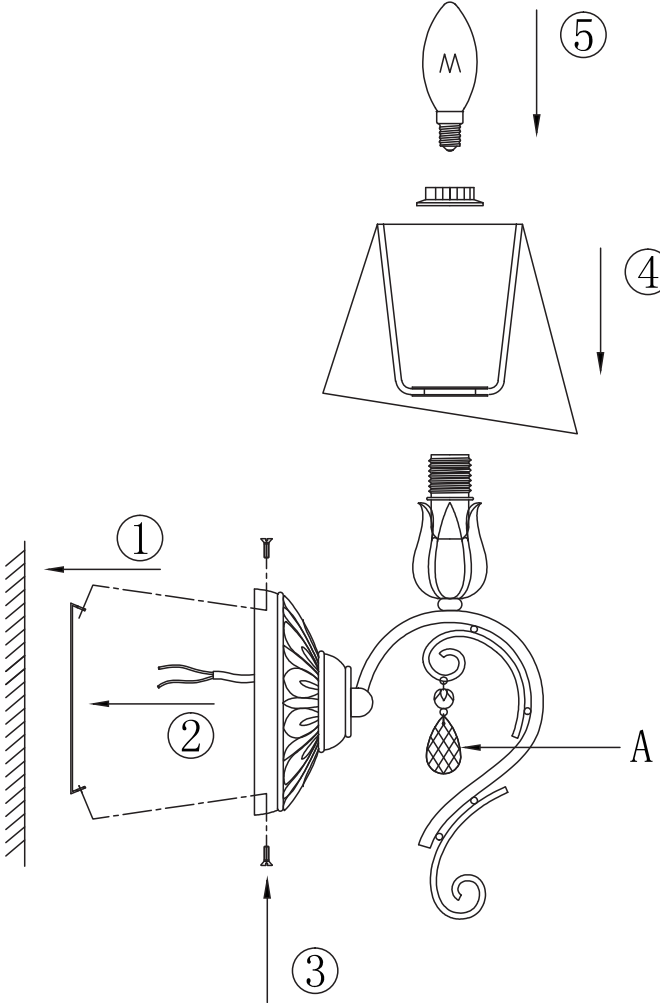

Instruction

Collection: Elegant
Series: Cutie
Model: ARM051-01-G
Wall-mounted

A=1

1 x E14 (40w)

MAYTONI
DECORATIVE LIGHTING

www.maytoni.de