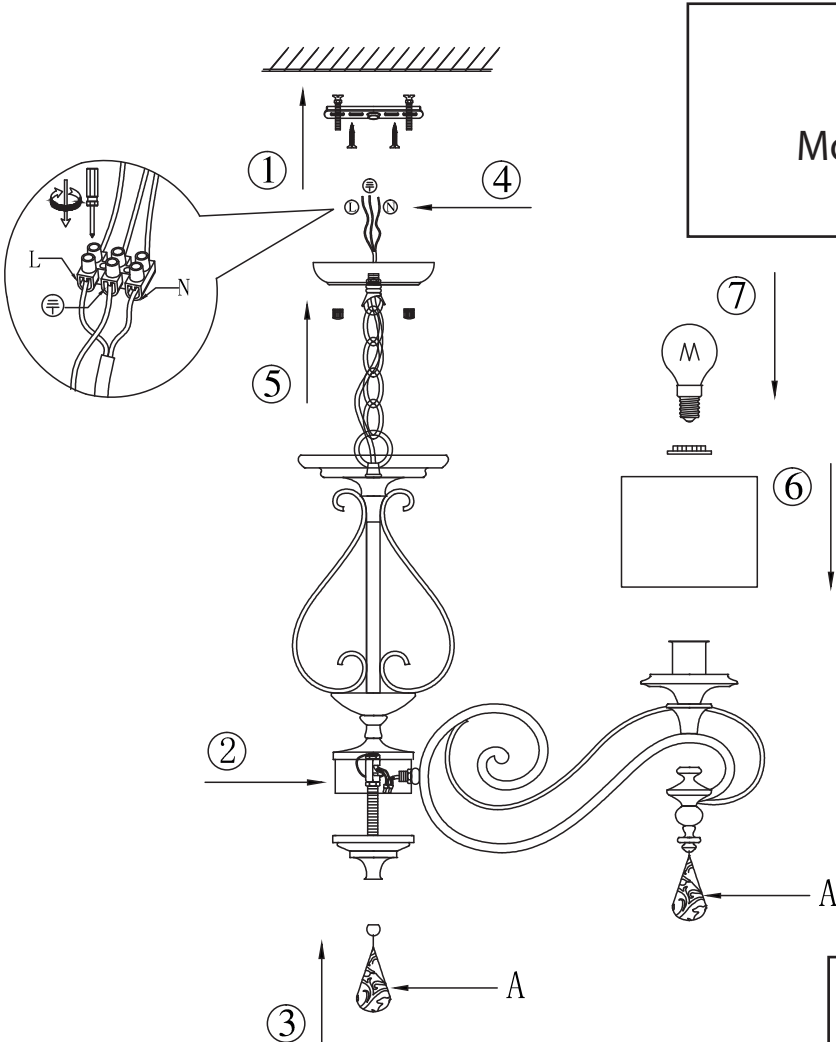

Instruction

Collection: House
Series: Gerda
Model: ARM044-05-G
Suspended

A=6

 - Suspended

5 x E14 (40w)

MAYTONI
DECORATIVE LIGHTING

www.maytoni.de