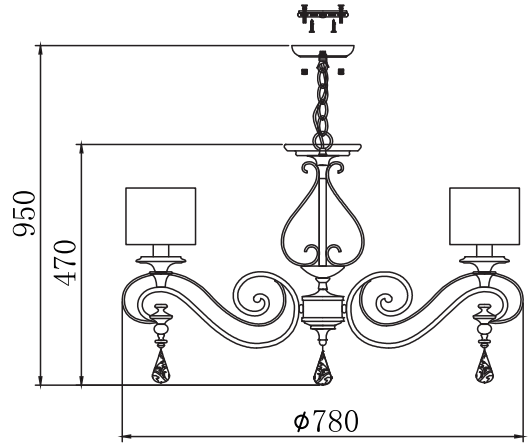

Instruction

Collection: House
Series: Gerda
Model: ARM044-05-G
Suspended

A=6

 - Suspended

5 x E14 (40w)

MAYTONI
DECORATIVE LIGHTING

www.maytoni.de