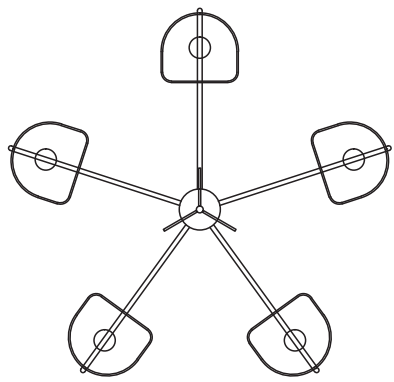

Instruction

Collection: House
Series: Gerda
Model: ARM044-05-G
Suspended

A=6

 - Suspended

5 x E14 (40w)

MAYTONI
DECORATIVE LIGHTING

www.maytoni.de