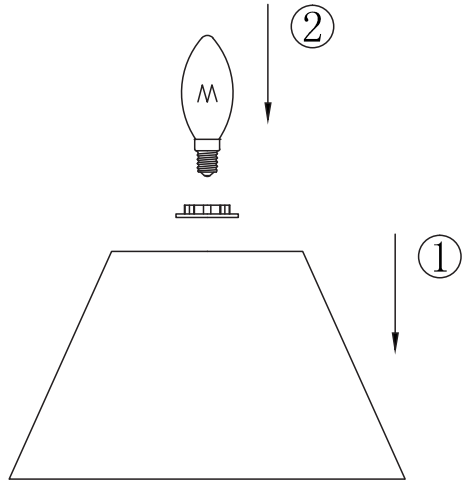

Instruction

Collection: Elegant
Series: Lucy
Model: ARM042-11-W
Mobile

A=3

1 x E14 (40w)

MAYTONI
DECORATIVE LIGHTING

www.maytoni.de