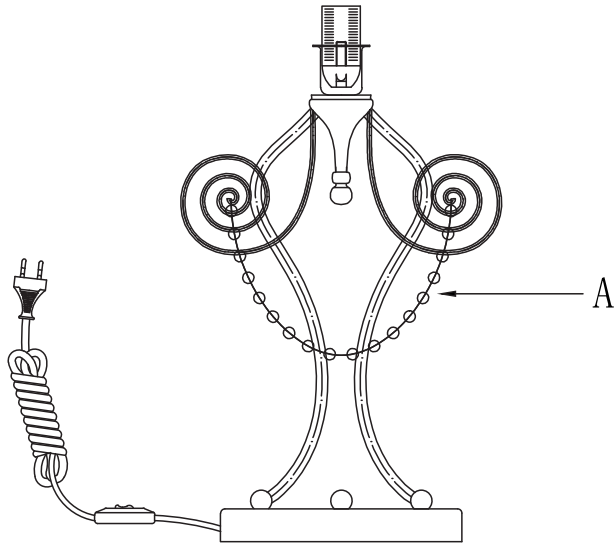

Instruction

Collection: Elegant
Series: Lucy
Model: ARM042-11-W
Mobile

A=3

1 x E14 (40w)

MAYTONI
DECORATIVE LIGHTING

www.maytoni.de