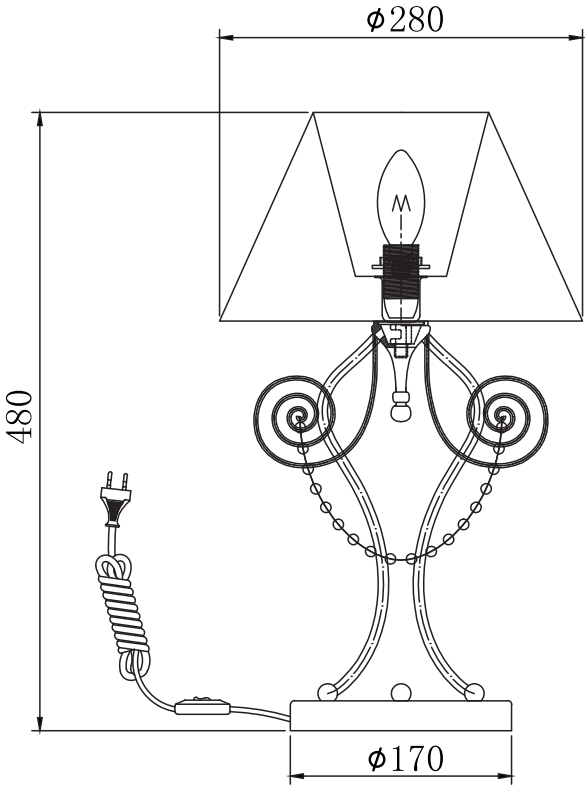

Instruction

Collection: Elegant
Series: Lucy
Model: ARM042-11-W
Mobile

A=3

1 x E14 (40w)

MAYTONI
DECORATIVE LIGHTING

www.maytoni.de