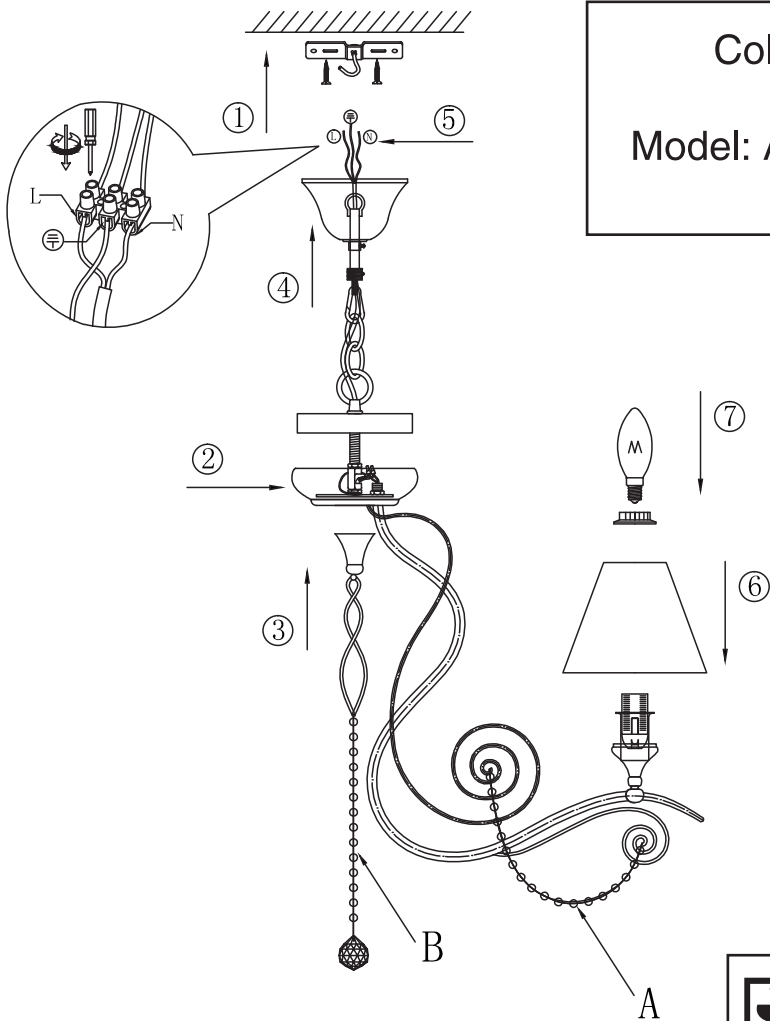

Instruction

Collection: Elegant
 Series: Lucy
 Model: ARM042-05-W
 Suspended

A=10
 B=1

 5 x E14 (40w)

MAYTONI
 DECORATIVE LIGHTING

www.maytoni.de