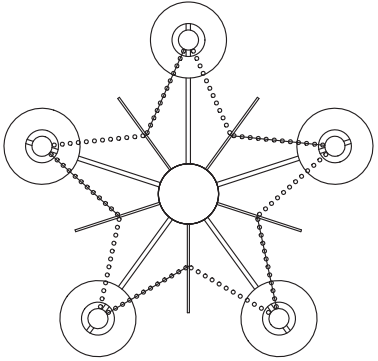

Instruction

Collection: Elegant
 Series: Lucy
 Model: ARM042-05-W
 Suspended

A=10
 B=1

 5 x E14 (40w)

MAYTONI
 DECORATIVE LIGHTING

www.maytoni.de