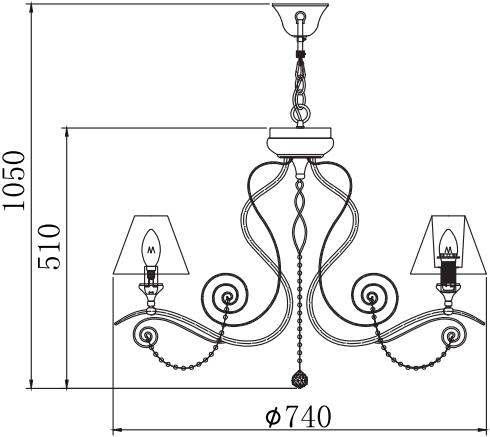

Instruction

Collection: Elegant
 Series: Lucy
 Model: ARM042-05-W
 Suspended

A=10
 B=1

 5 x E14 (40w)

MAYTONI
 DECORATIVE LIGHTING

www.maytoni.de