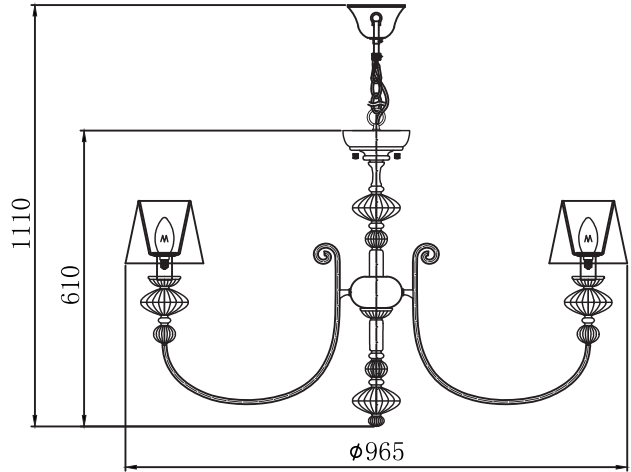

# Instruction

Collection: House  
Series: Serena Antique  
Model: ARM041-08-G  
Suspended

  
8 x E14 (40w)

**MAYTONI**  
DECORATIVE LIGHTING

[www.maytoni.de](http://www.maytoni.de)