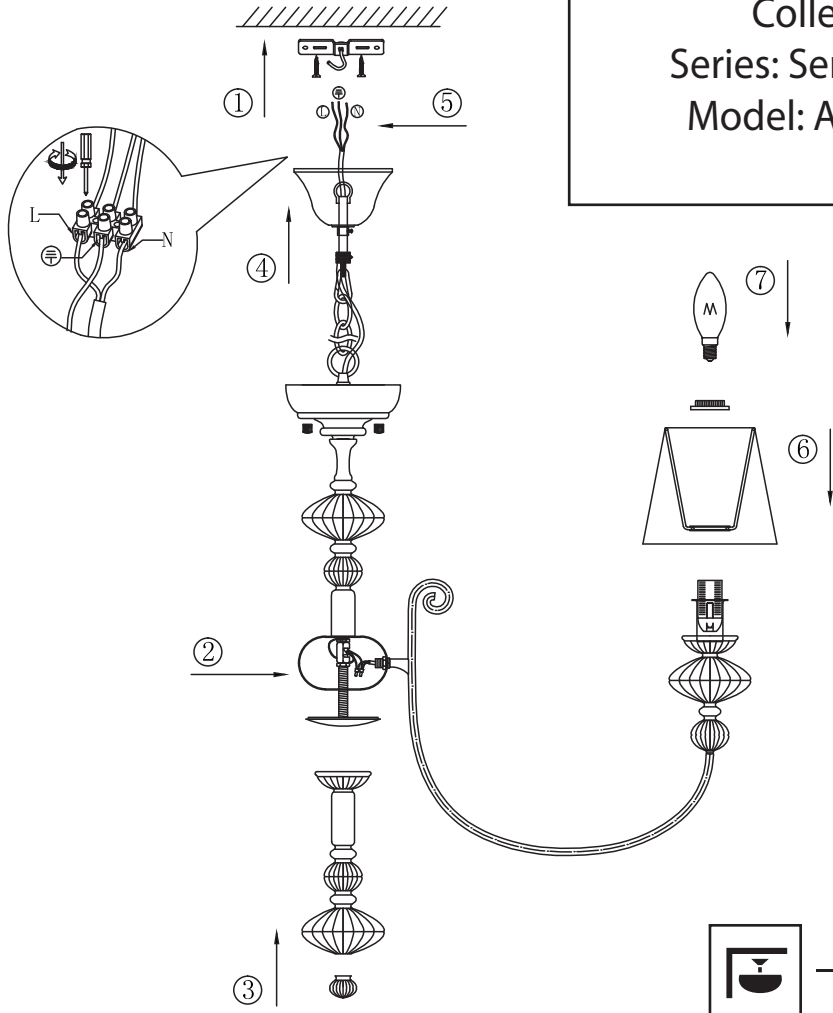

# Instruction

Collection: House  
Series: Serena Antique  
Model: ARM041-08-G  
Suspended

  
8 x E14 (40w)

**MAYTONI**  
DECORATIVE LIGHTING

[www.maytoni.de](http://www.maytoni.de)