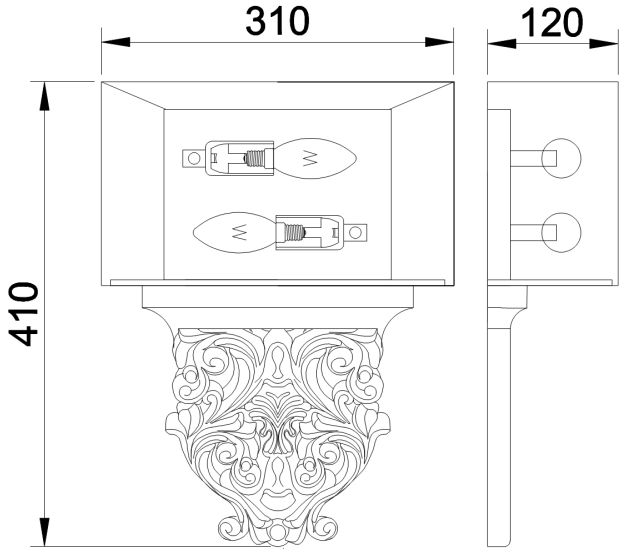

# Instruction

Collection: HOUSE  
Series: CIPRESSO  
Model: ARM034-02-R  
Wall

- Wall

2 x E14 (40W)

**MAYTONI**  
DECORATIVE LIGHTING

[www.maytoni.de](http://www.maytoni.de)