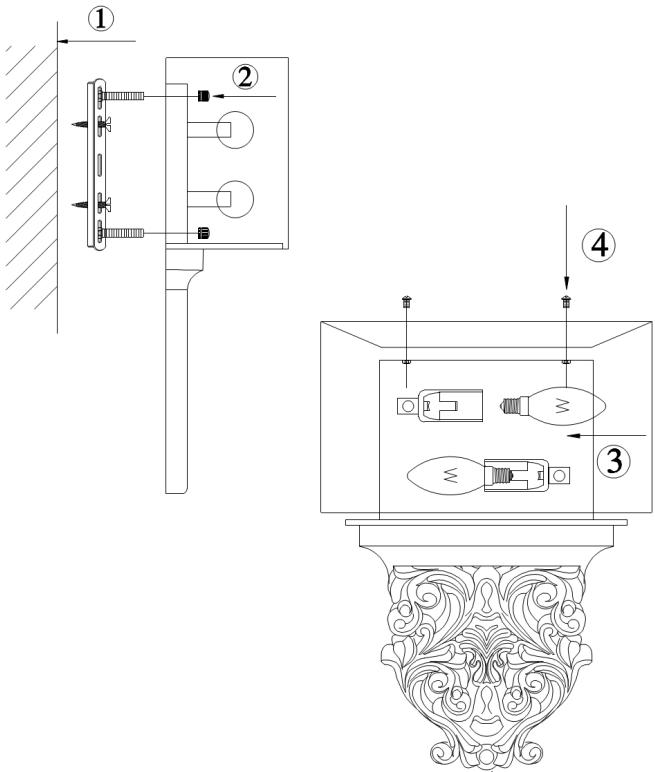

# Instruction

Collection: HOUSE  
Series: CIPRESSO  
Model: ARM034-02-R  
Wall

- Wall

2 x E14 (40W)

**MAYTONI**  
DECORATIVE LIGHTING

[www.maytoni.de](http://www.maytoni.de)