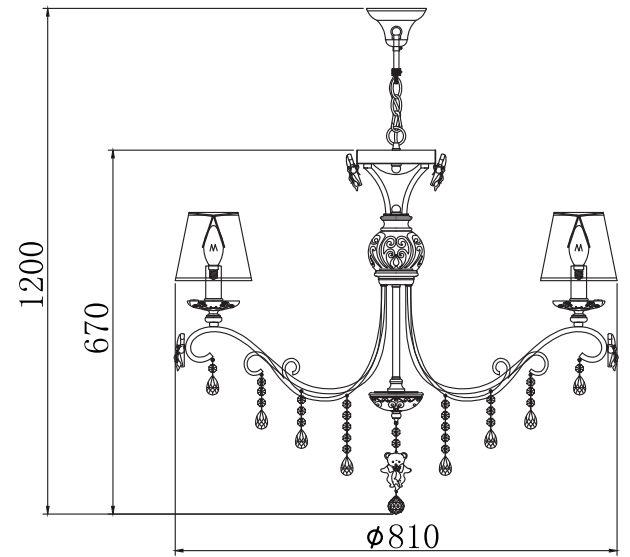

# Instruction

Collection: Elegant  
 Series: Laurie  
 Model: ARM033-07-BL  
 Suspended

- A=7
- B=7
- C=7
- D=7
- E=1

7 x E14 (40w)

**MAYTONI**  
 DECORATIVE LIGHTING

www.maytoni.de