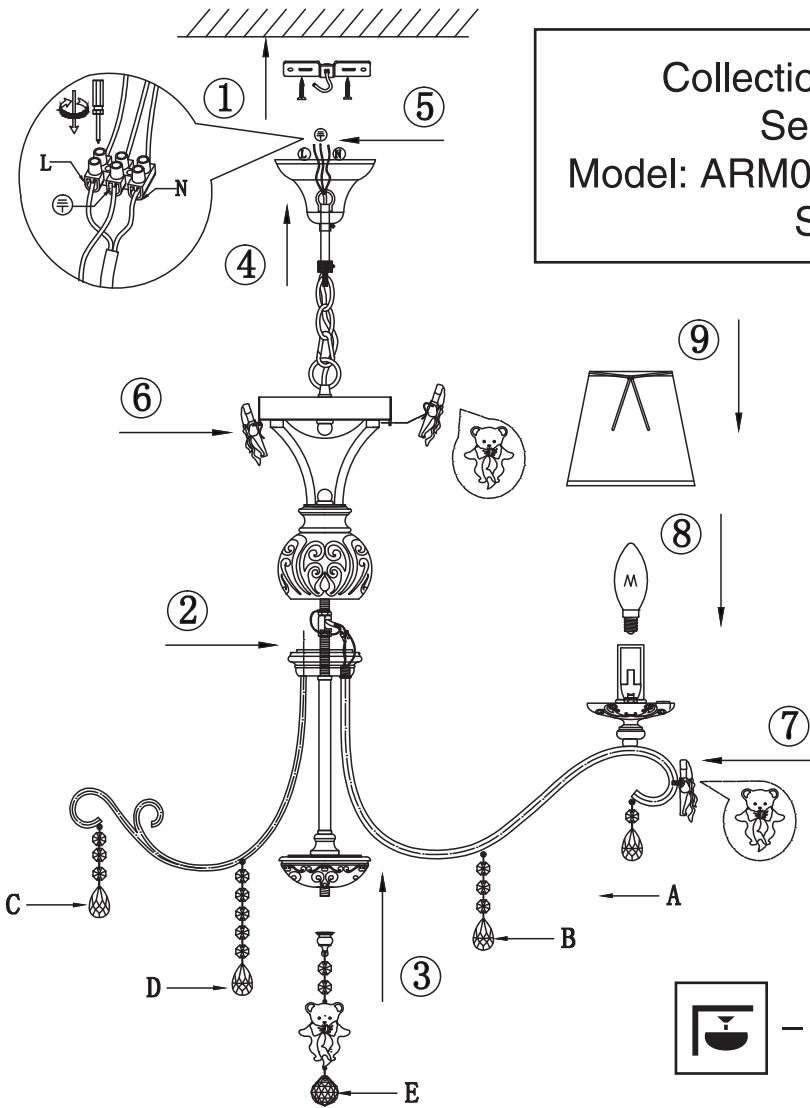

# Instruction

Collection: Elegant  
 Series: Laurie  
 Model: ARM033-07-BL  
 Suspended

- A=7
- B=7
- C=7
- D=7
- E=1

7 x E14 (40w)

**MAYTONI**  
 DECORATIVE LIGHTING

www.maytoni.de