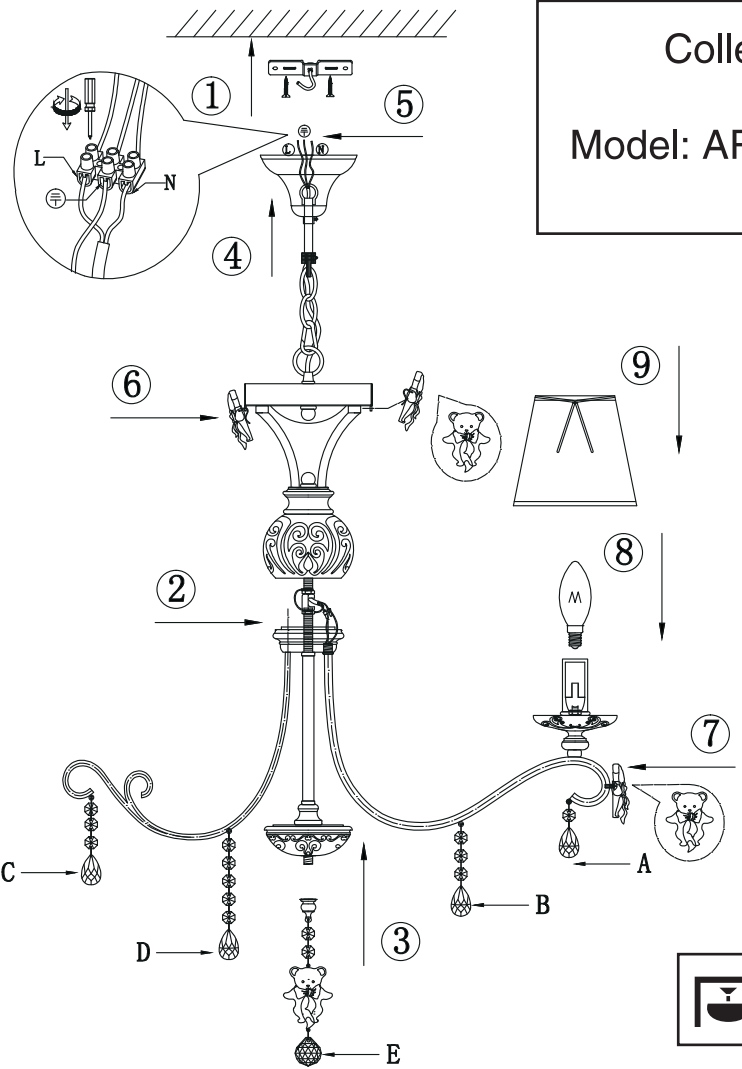

# Instruction

Collection: Elegant  
 Series: Laurie  
 Model: ARM033-05-BL  
 Suspended

- A=5
- B=5
- C=5
- D=5
- E=1

  
 5 x E14 (40w)

**MAYTONI**  
 DECORATIVE LIGHTING

[www.maytoni.de](http://www.maytoni.de)