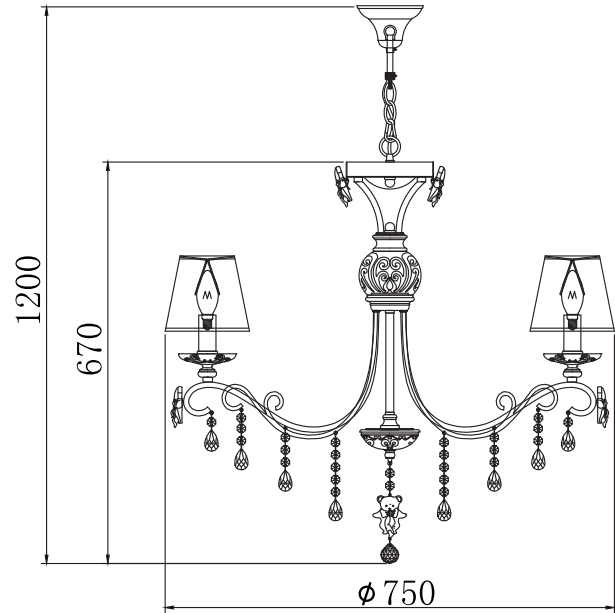

# Instruction

Collection: Elegant  
 Series: Laurie  
 Model: ARM033-05-BL  
 Suspended

- A=5
- B=5
- C=5
- D=5
- E=1

  
 5 x E14 (40w)

**MAYTONI**  
 DECORATIVE LIGHTING

[www.maytoni.de](http://www.maytoni.de)