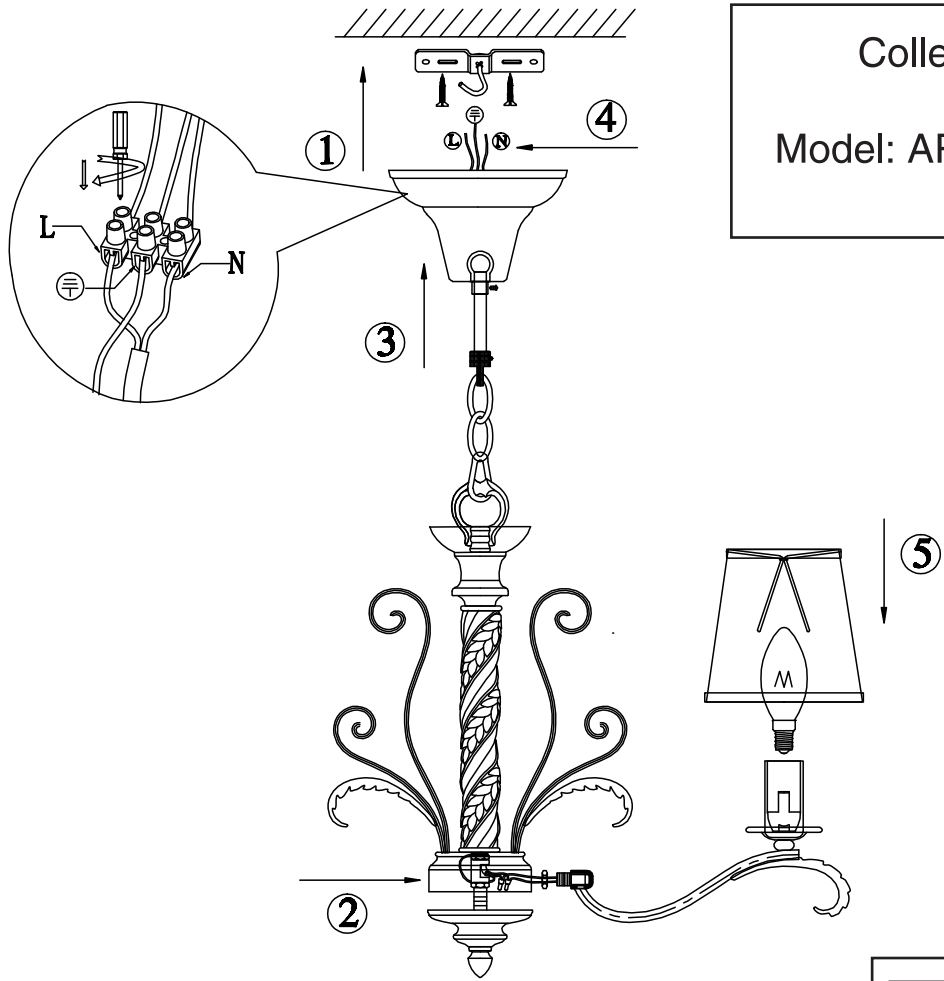

Instruction

Collection: Elegant
Series: Climb
Model: ARM026-06-W
Suspended

6 x E14 (40w)

MAYTONI
DECORATIVE LIGHTING

www.maytoni.de