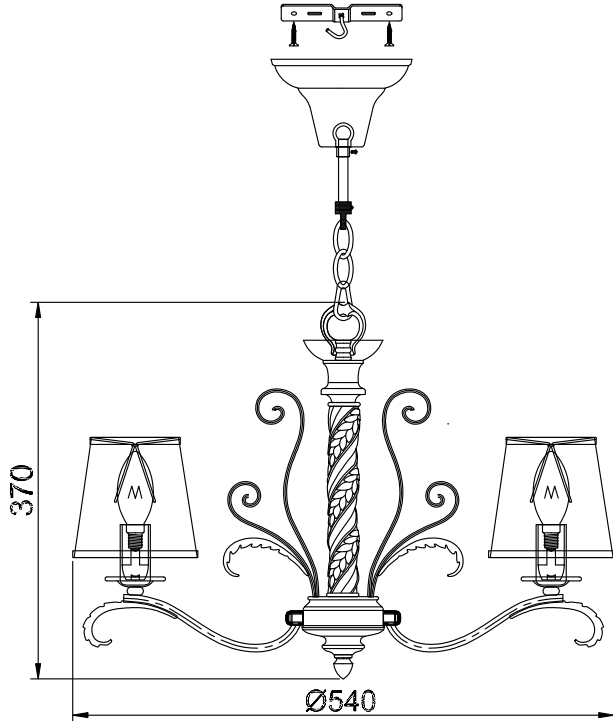

Instruction

Collection: Elegant
Series: Climb
Model: ARM026-06-W
Suspended

6 x E14 (40w)

MAYTONI
DECORATIVE LIGHTING

www.maytoni.de