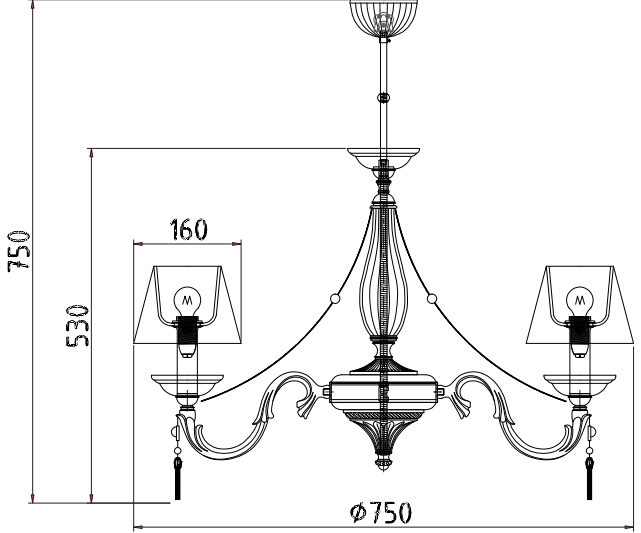

Instruction

Collection: Royal Classic
Series: Demitas
Model: ARM024-08-R
Suspended

A = 8
B = 8

 - Suspended

8 x E14 (40W)

MAYTONI
DECORATIVE LIGHTING
www.maytoni.de