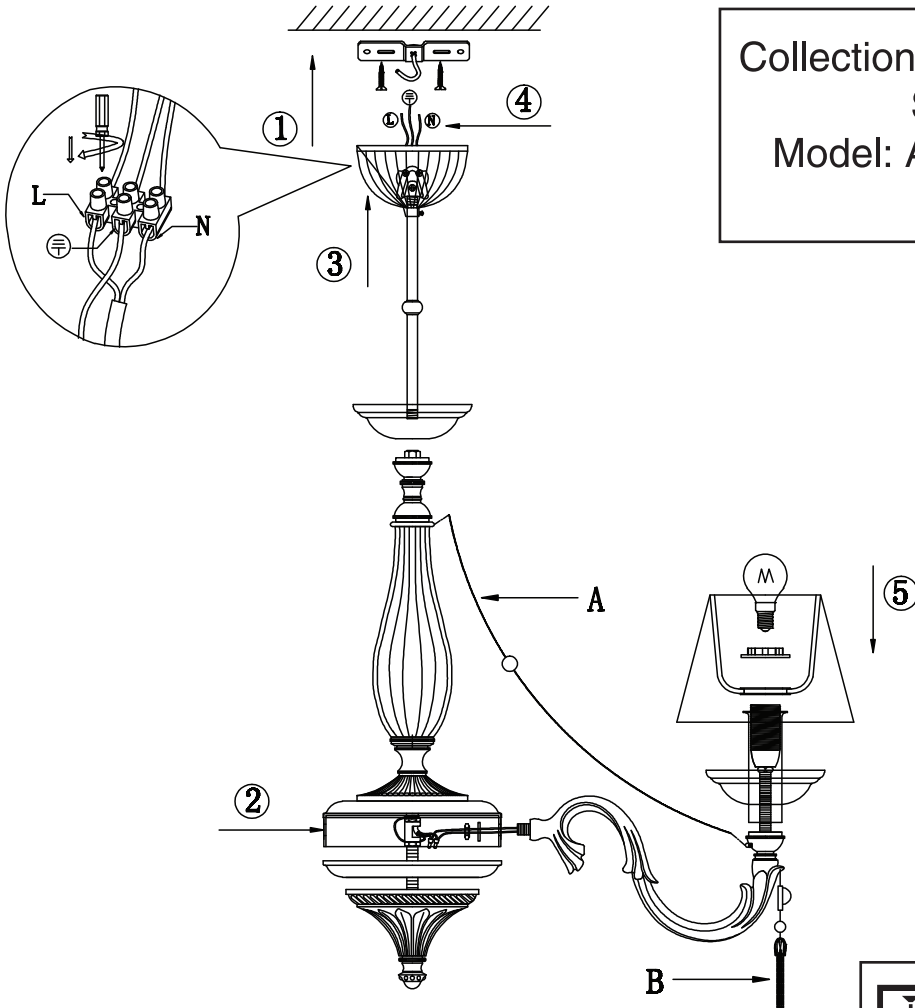

Instruction

Collection: Royal Classic
Series: Demitas
Model: ARM024-08-R
Suspended

A = 8
B = 8

 - Suspended

8 x E14 (40W)

MAYTONI
DECORATIVE LIGHTING
www.maytoni.de