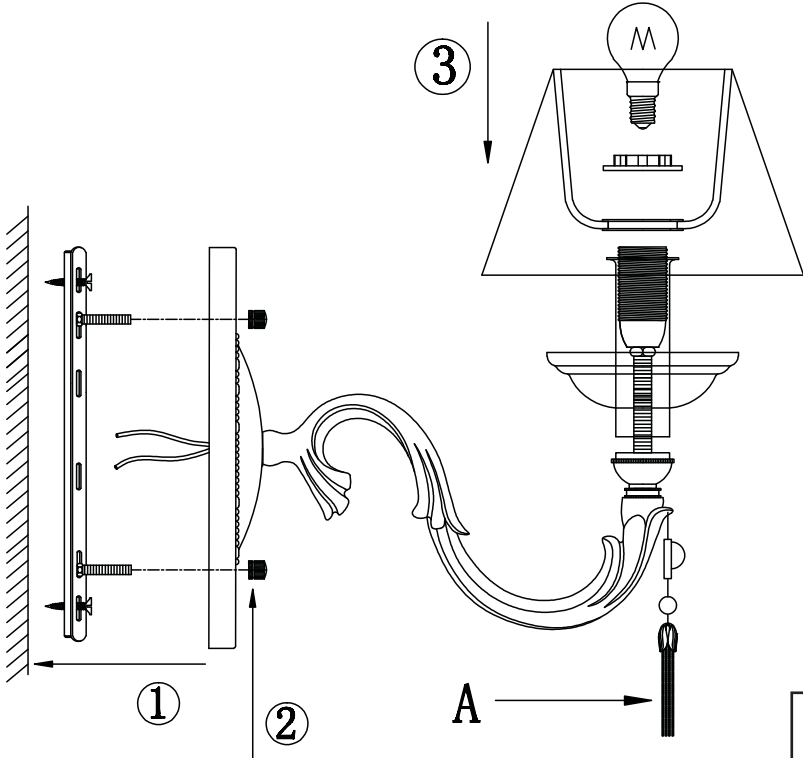

Instruction

Collection: Royal Classic
Series: Demitas
Model: ARM024-01-R
Wall-mounted

– Wall-mounted

1 x E14 (40w)

MAYTONI
DECORATIVE LIGHTING

www.maytoni.de