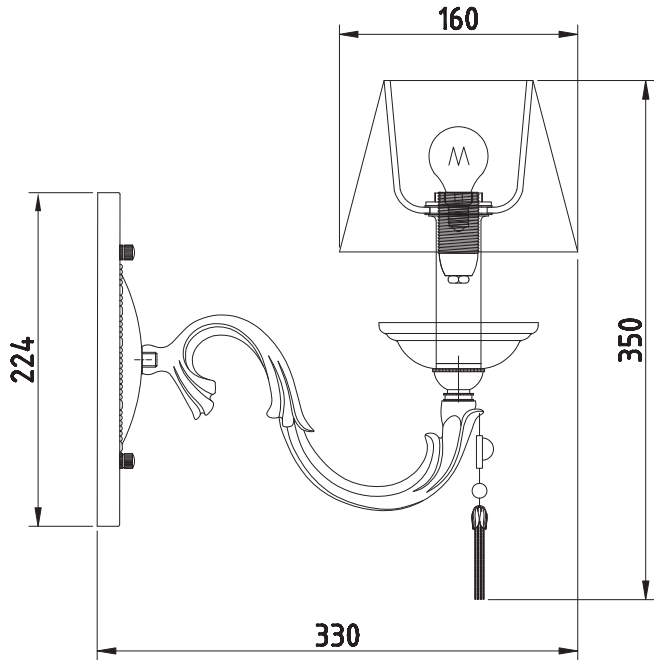

Instruction

Collection: Royal Classic
Series: Demitas
Model: ARM024-01-R
Wall-mounted

– Wall-mounted

1 x E14 (40w)

MAYTONI
DECORATIVE LIGHTING

www.maytoni.de