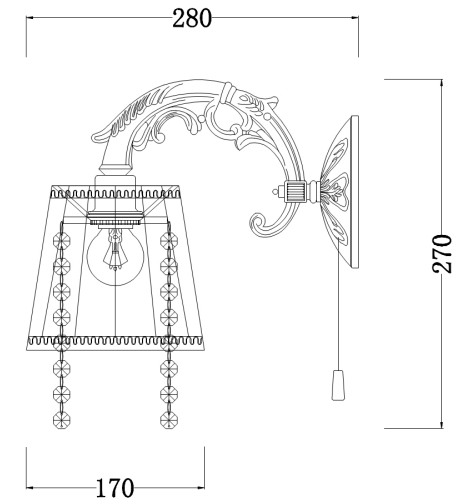

Instruction

Collection: ELEGANT
Series: OMELA
Model: ARM020-01-W
Wall

A=8

- Wall

1 x E14 (40W)

MAYTONI
DECORATIVE LIGHTING

www.maytoni.de