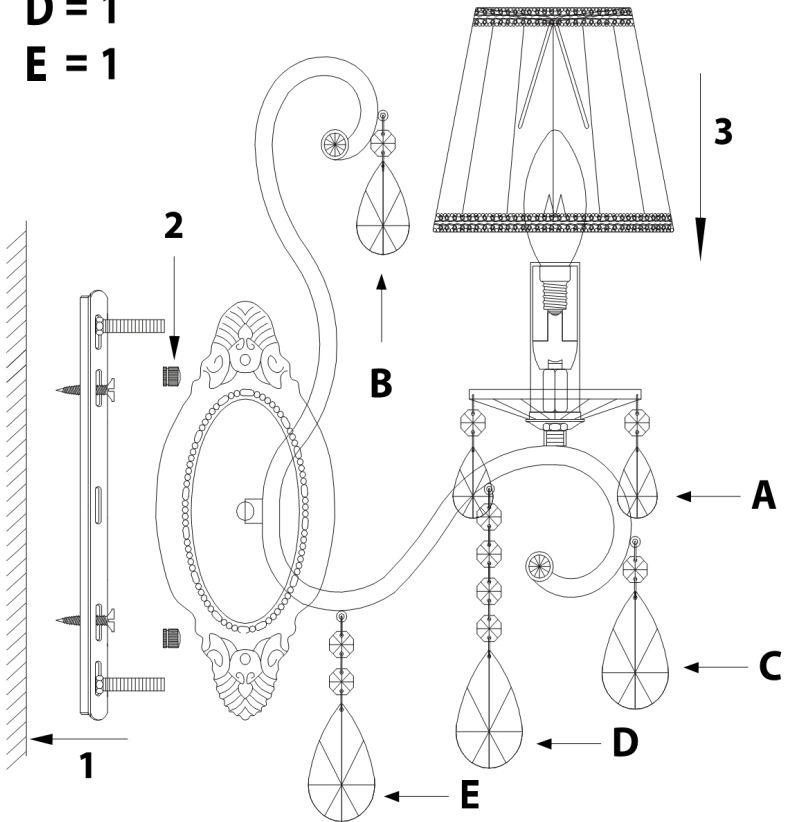

Instruction

Collection: ROYAL CLASSIC

Series: ESTELLE

Model: ARM016-01-R

Wall

A = 4

B = 1

C = 1

D = 1

E = 1

- Wall

1 x E14 (40W)

MAYTONI
DECORATIVE LIGHTING

www.maytoni.de