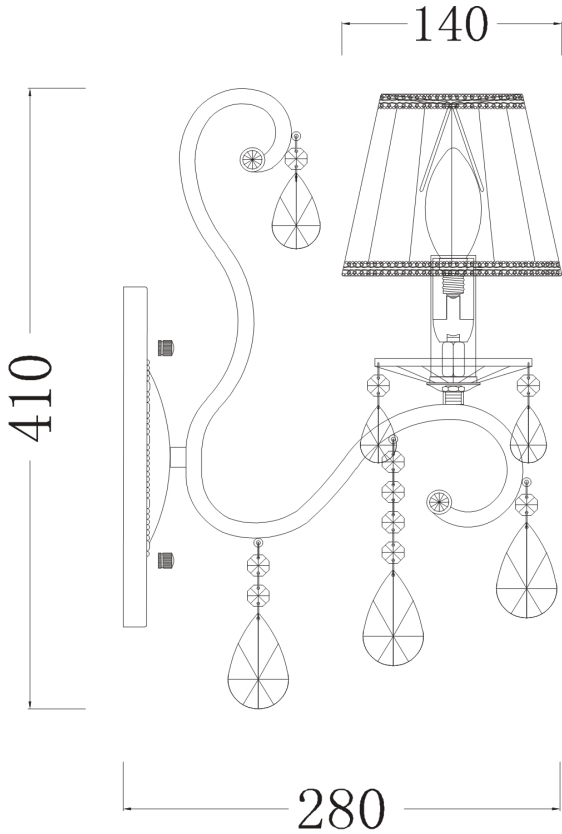

Instruction

Collection: ROYAL CLASSIC

Series: ESTELLE

Model: ARM016-01-R

Wall

A = 4

B = 1

C = 1

D = 1

E = 1

- Wall

1 x E14 (40W)

MAYTONI
DECORATIVE LIGHTING

www.maytoni.de