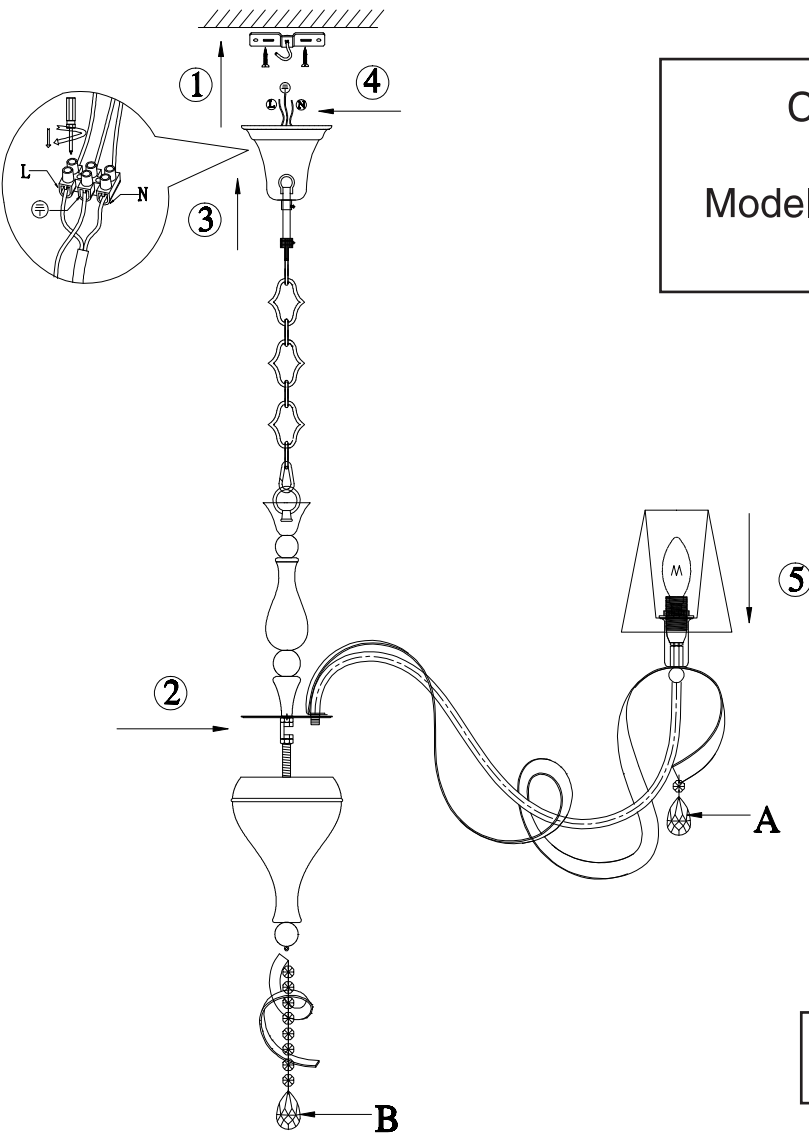

# Instruction

Collection: Elegant  
Series: Intreccio  
Model: ARM010-10-W  
Suspended

A=10  
B=1

  
10x E14 (40W)

**MAYTONI**  
DECORATIVE LIGHTING  
[www.maytoni.de](http://www.maytoni.de)