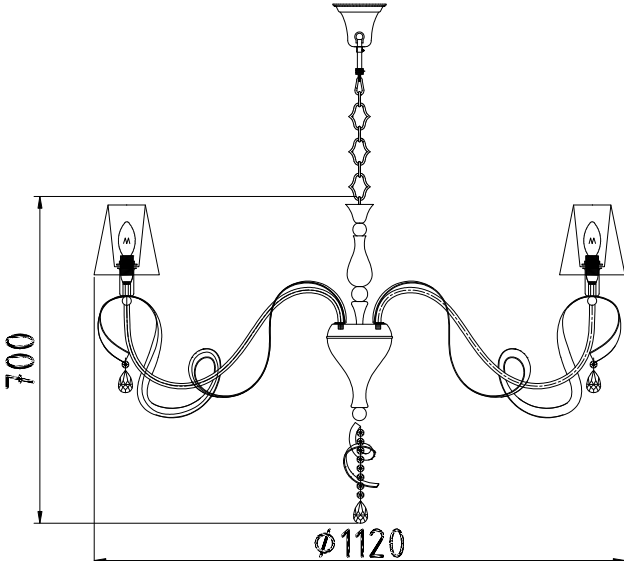

# Instruction

Collection: Elegant  
Series: Intreccio  
Model: ARM010-10-W  
Suspended

A=10  
B=1

  
10x E14 (40W)

**MAYTONI**  
DECORATIVE LIGHTING  
[www.maytoni.de](http://www.maytoni.de)