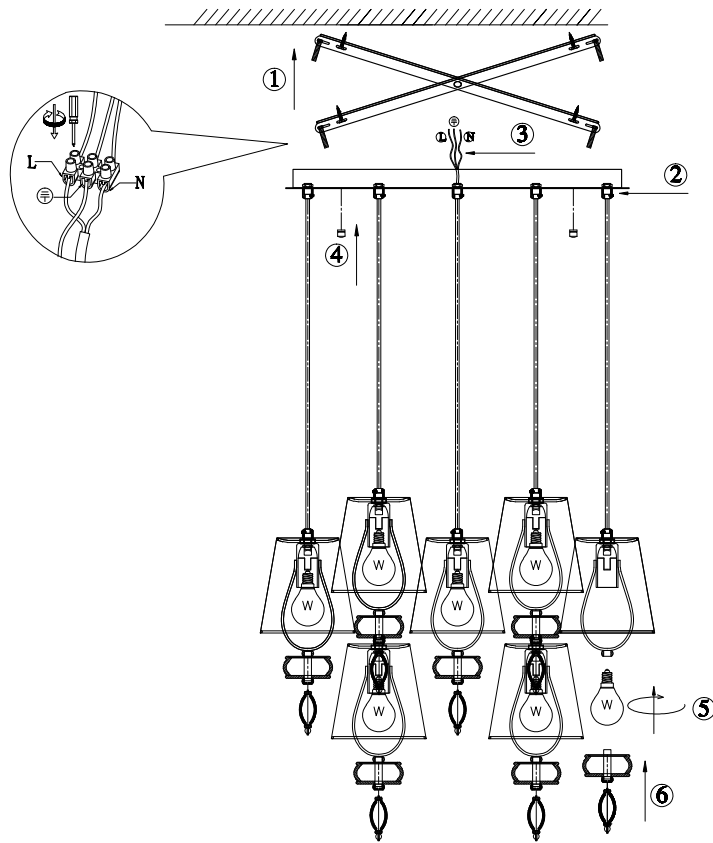

Instruction

ARM006PL-07G

7 x E14 (40W)

Model: ARM006PL-07G
Collection: Elegant
Series: Roma

Ceiling Lamps