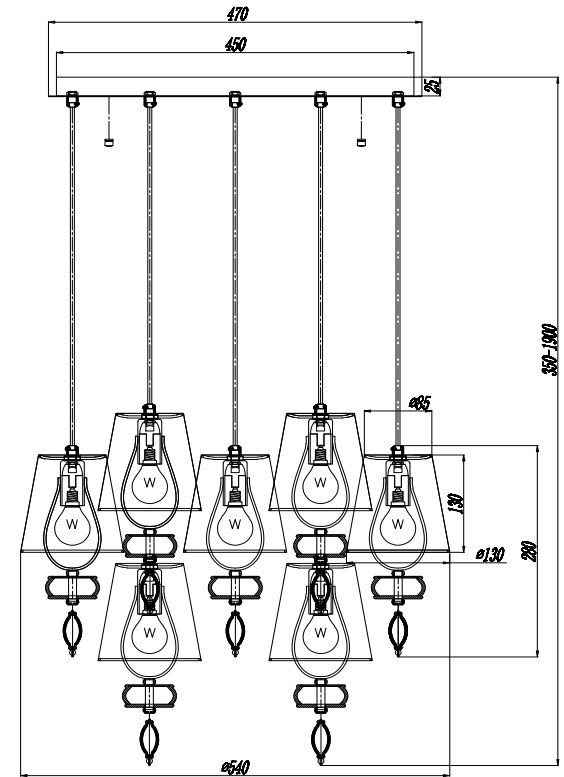

Instruction

ARM006PL-07G

7 x E14 (40W)

Model: ARM006PL-07G
Collection: Elegant
Series: Roma

Ceiling Lamps