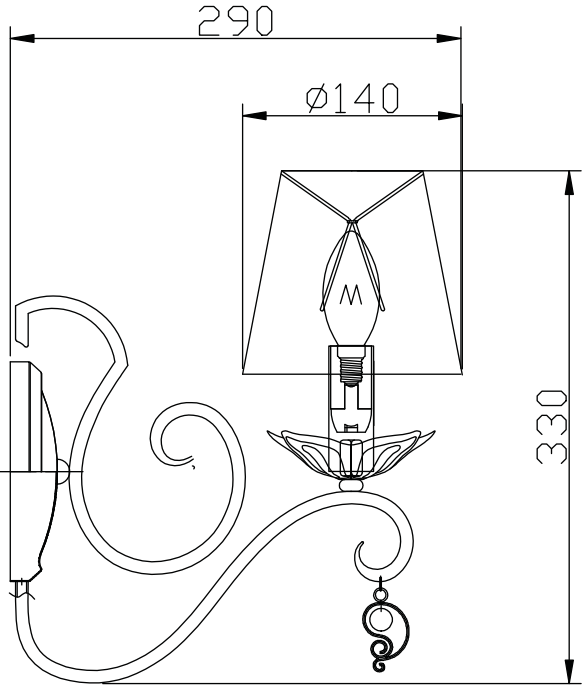

Instruction

Collection: Elegant
Series: Monile
Model: ARM004-01-W
Wall-mounted

A=1

1 x E14 (40w)

MAYTONI
DECORATIVE LIGHTING

www.maytoni.de