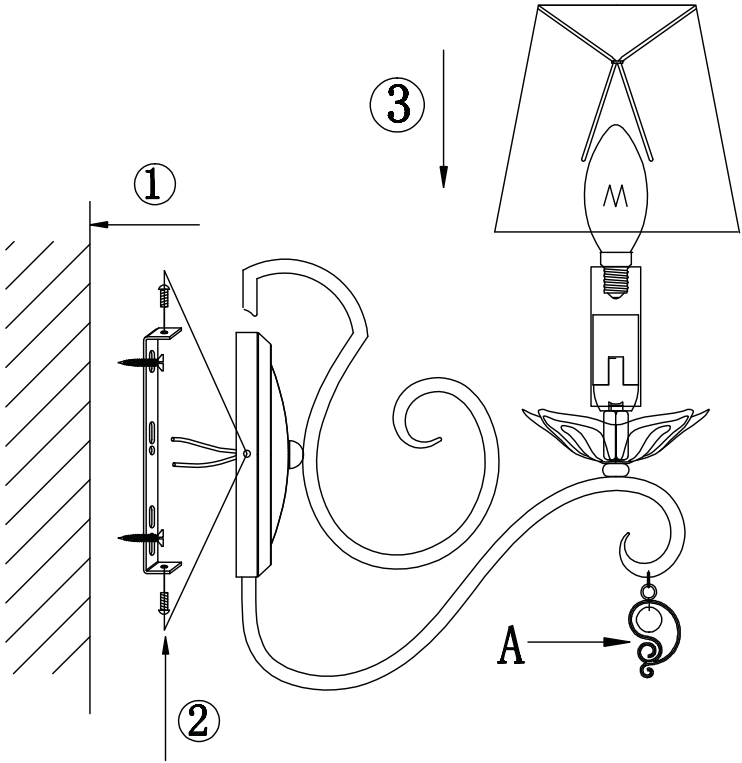

Instruction

Collection: Elegant
Series: Monile
Model: ARM004-01-W
Wall-mounted

A=1

1 x E14 (40w)

MAYTONI
DECORATIVE LIGHTING

www.maytoni.de