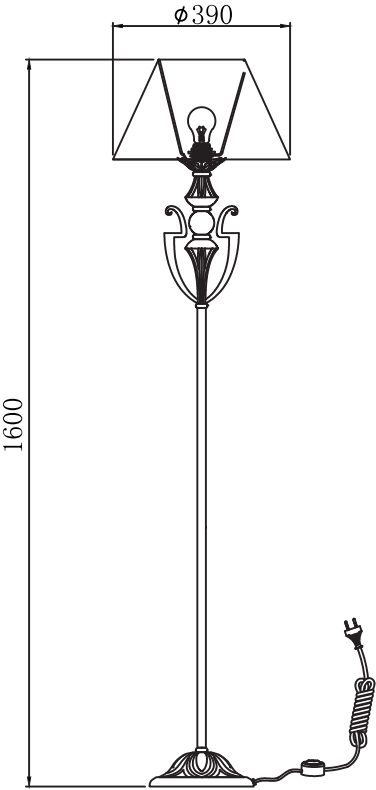

Instruction

Collection: Elegant
Series: Monile
Model: ARM004-00-W
Mobile

I – Mobile

1 x E27 (40w)

MAYTONI
DECORATIVE LIGHTING

www.maytoni.de