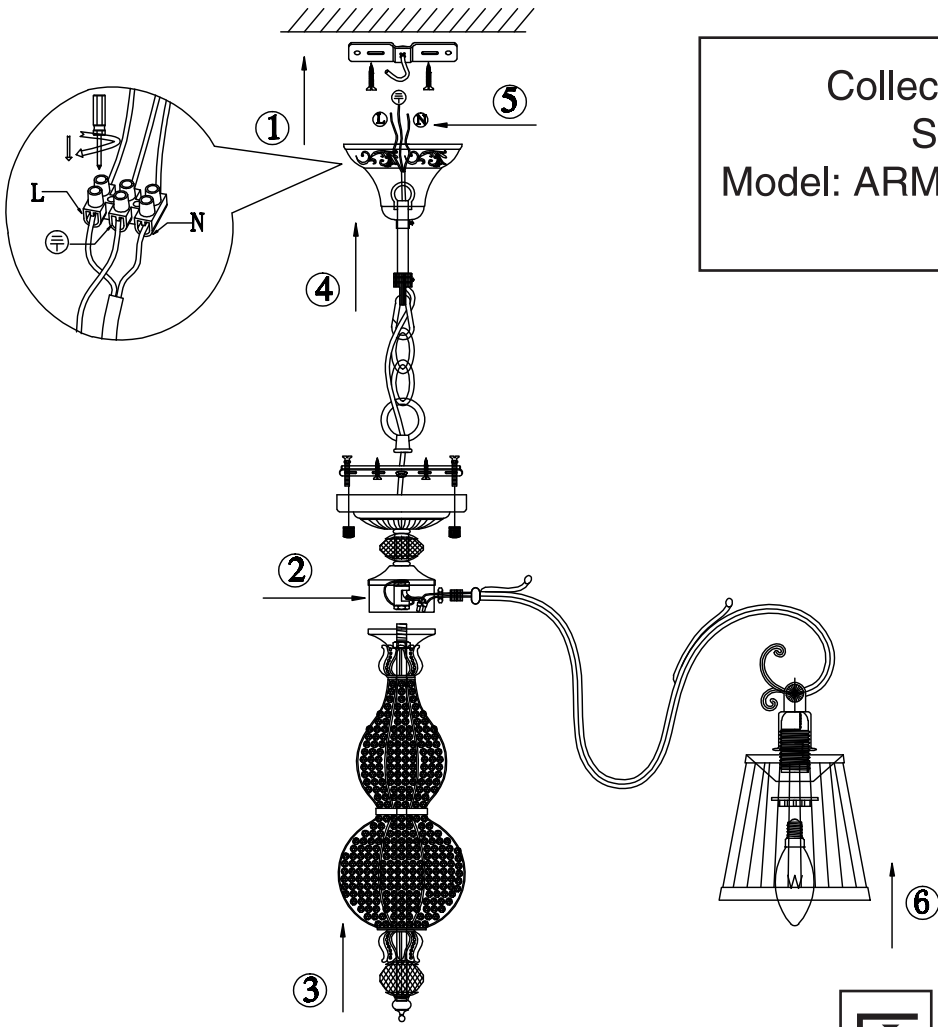

Instruction

Collection: Elegant
Series: Brezza
Model: ARM002-08-NG
Suspended

 – Suspended

8 x E14 (40w)

MAYTONI
DECORATIVE LIGHTING

www.maytoni.de