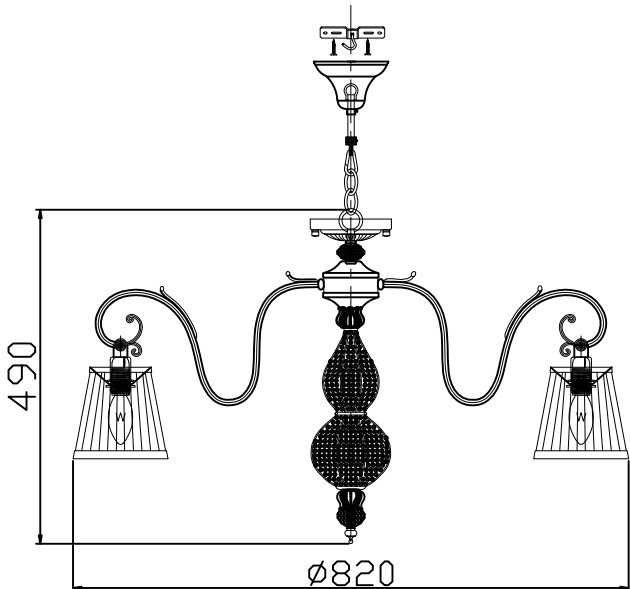

Instruction

Collection: Elegant
Series: Brezza
Model: ARM002-08-NG
Suspended

 – Suspended

8 x E14 (40w)

MAYTONI
DECORATIVE LIGHTING

www.maytoni.de