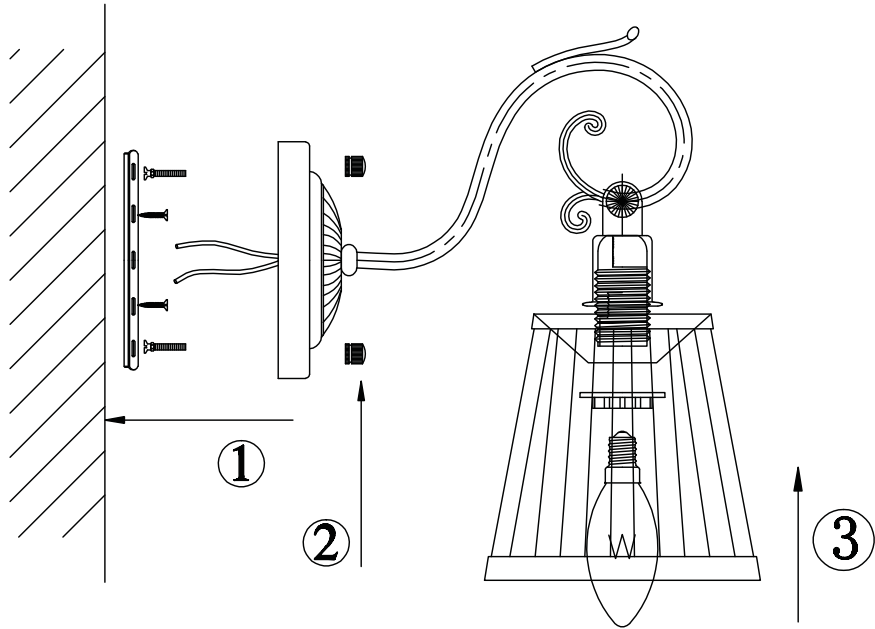

Instruction

Collection: Elegant
Series: Brezza
Model: ARM002-01-NG
Wall-mounted

– Wall-mounted

1 x E14 (40w)

MAYTONI
DECORATIVE LIGHTING

www.maytoni.de