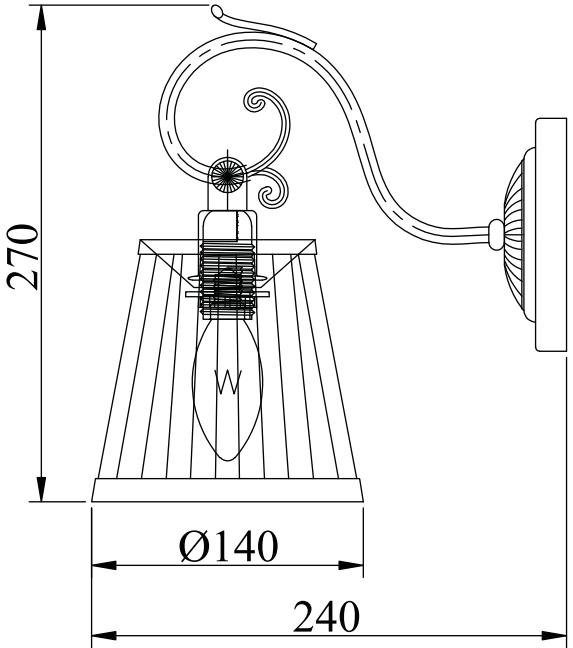

Instruction

Collection: Elegant
Series: Brezza
Model: ARM002-01-NG
Wall-mounted

– Wall-mounted

1 x E14 (40w)

MAYTONI
DECORATIVE LIGHTING

www.maytoni.de