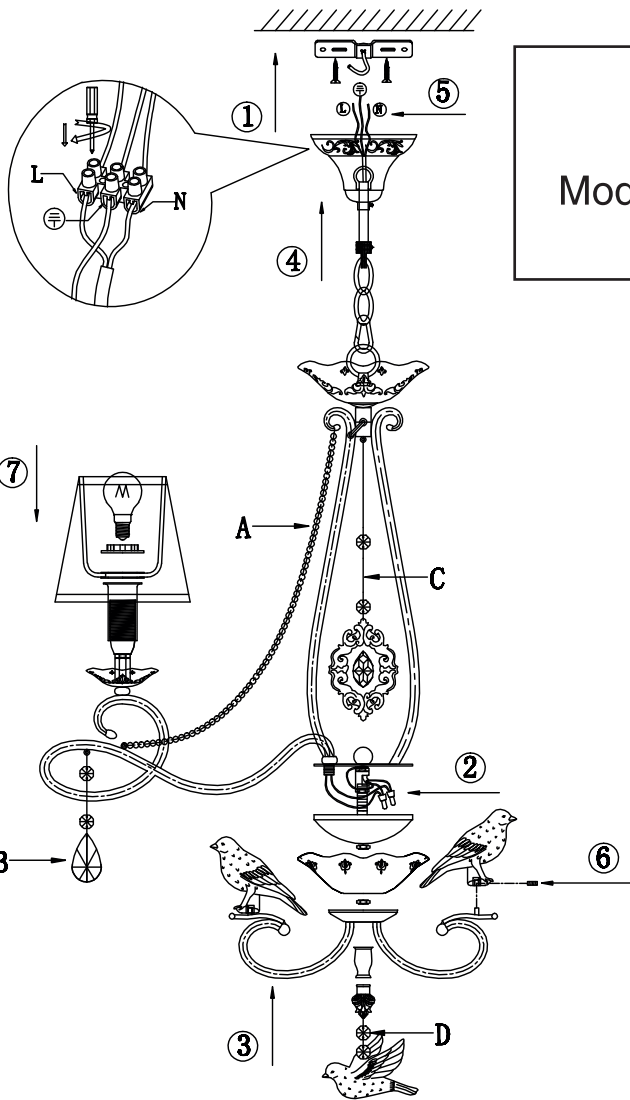

Instruction

Collection: Elegant
Series: Passarinho
Model: ARM001-06-W
Suspended

A=3
B=6
C=1
D=1

 - Suspended

6 x E14 (40w)

MAYTONI
DECORATIVE LIGHTING

www.maytoni.de