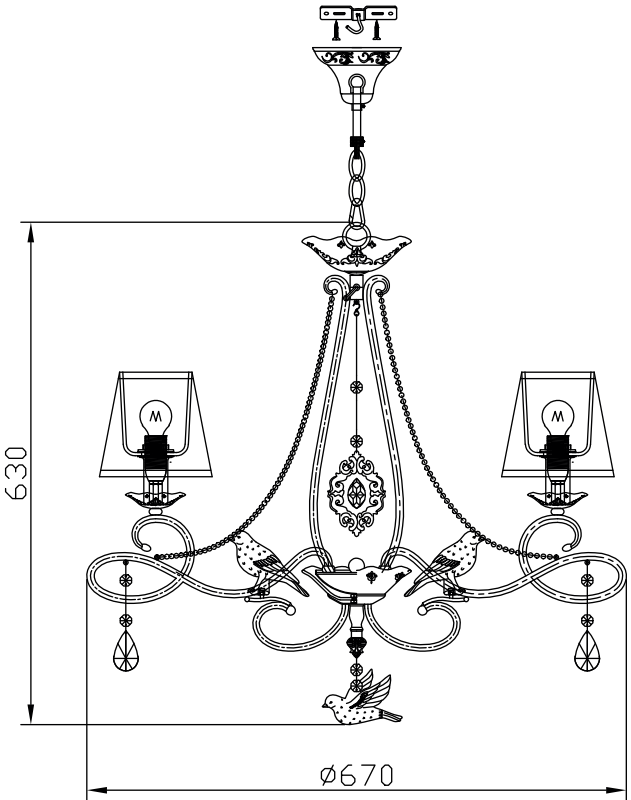

Instruction

Collection: Elegant
Series: Passarinho
Model: ARM001-06-W
Suspended

A=3
B=6
C=1
D=1

 - Suspended

6 x E14 (40w)

MAYTONI
DECORATIVE LIGHTING

www.maytoni.de