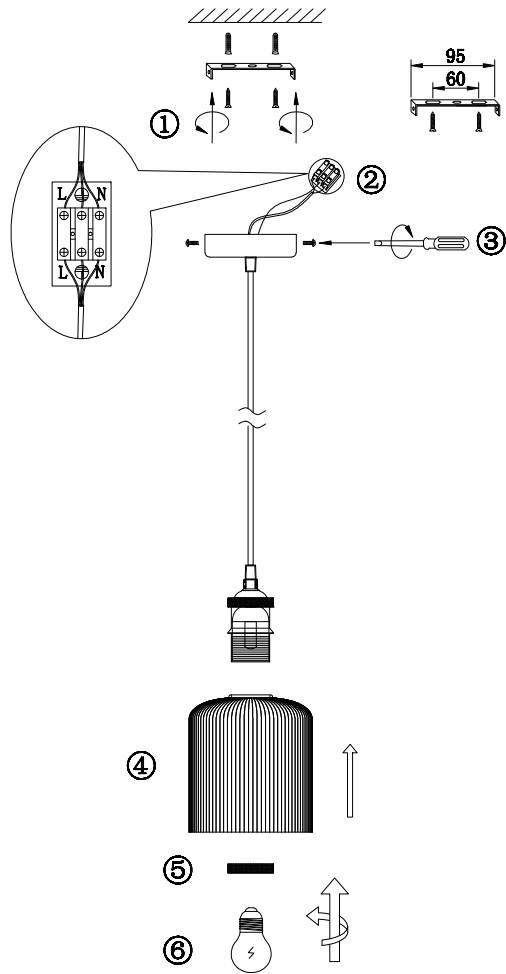

# Instruction

FR9005PL-01GB

1 x E27 (60W)

Model: FR9005PL-01GB  
Collection: Loft Market

Pendant Lamps