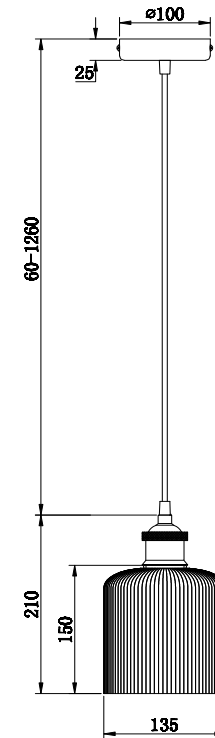

# Instruction

FR9005PL-01GB

1 x E27 (60W)

Model: FR9005PL-01GB  
Collection: Loft Market

Pendant Lamps