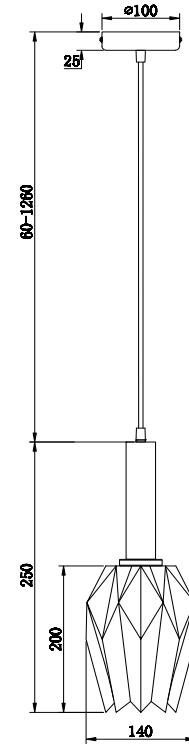

# Instruction

FR9001PL-01B

1 x E27 (60W)

Model: FR9001PL-01B

Collection: Loft Market

Pendant Lamps