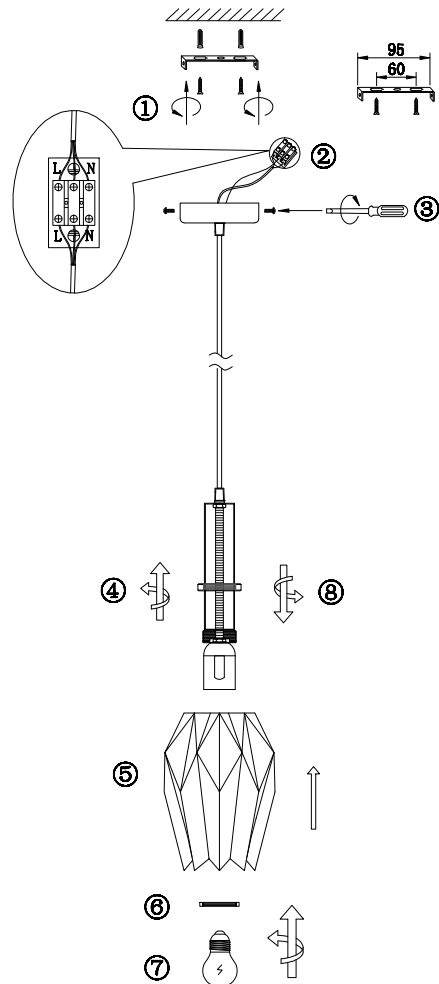

# Instruction

FR9001PL-01B

1 x E27 (60W)

Model: FR9001PL-01B

Collection: Loft Market

Pendant Lamps