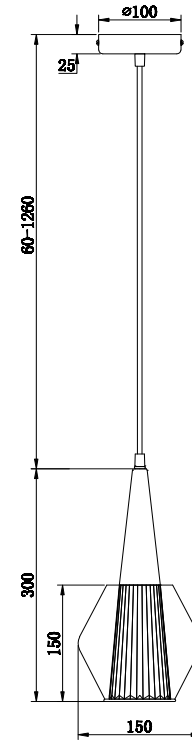

FREYA
TRADITION OF QUALITY

Instruction

FR8008PL-01GB

1 x E14 (40W)

Model: FR8008PL-01GB
Collection: Modern Market

Pendant Lamps