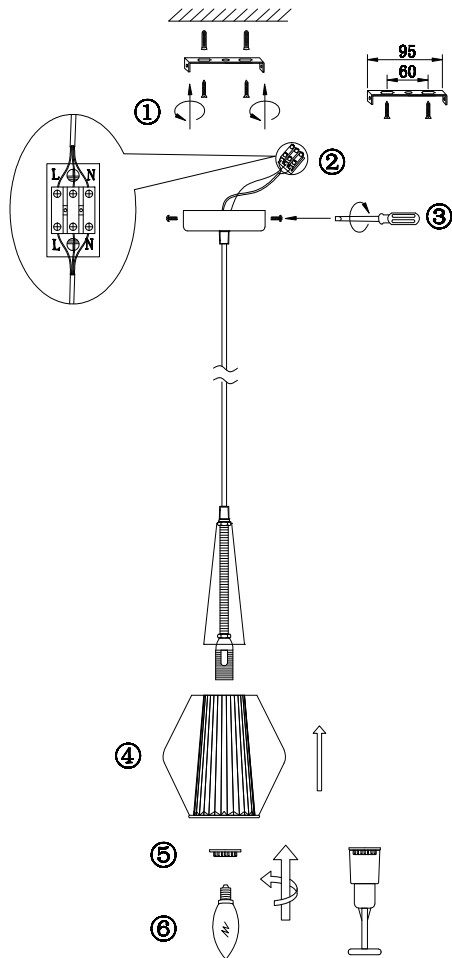

FREYA
TRADITION OF QUALITY

Instruction

FR8008PL-01GB

1 x E14 (40W)

Model: FR8008PL-01GB
Collection: Modern Market

Pendant Lamps