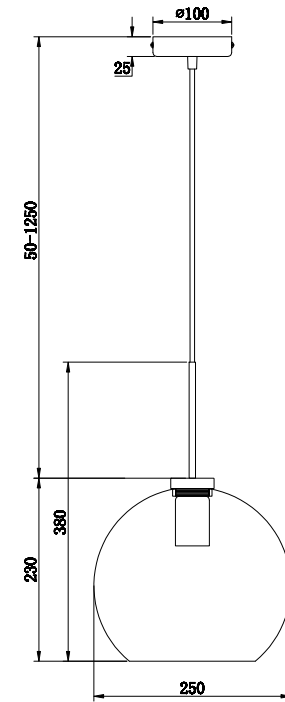

FREYA
TRADITION OF QUALITY

Instruction

FR8003PL-01BS

1 x E27 (60W)

Model: FR8003PL-01BS
Collection: Modern Market

Pendant Lamps