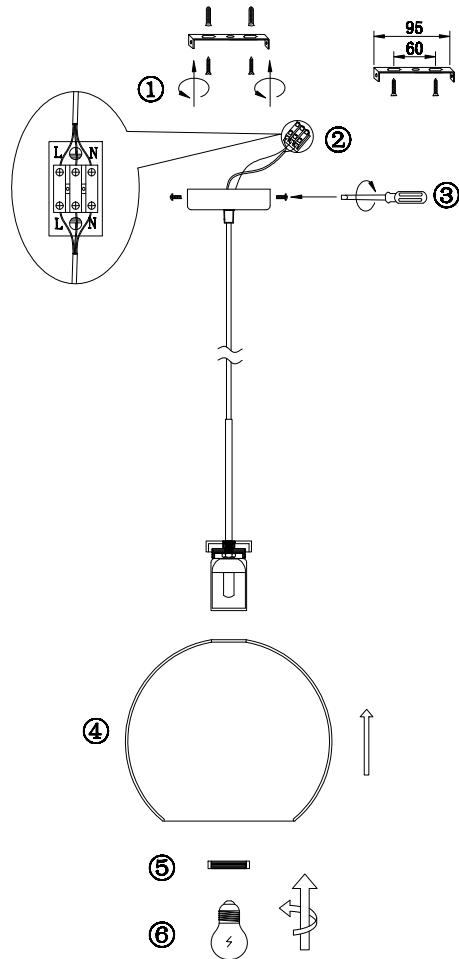

FREYA
TRADITION OF QUALITY

Instruction

FR8003PL-01BS

1 x E27 (60W)

Model: FR8003PL-01BS
Collection: Modern Market

Pendant Lamps