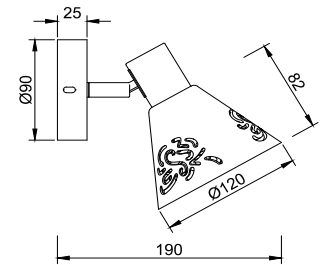

FREYA
TRADITION OF QUALITY

Instruction

FR7001WL-01BZ

1 x E14 (40W)

Model: FR7001WL-01BZ
Series: Paola

Wall Lamps