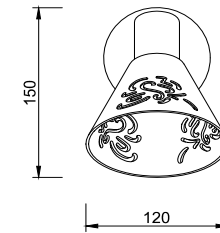

FREYA
TRADITION OF QUALITY

Instruction

FR7001WL-01BZ

1 x E14 (40W)

Model: FR7001WL-01BZ
Series: Paola

Wall Lamps