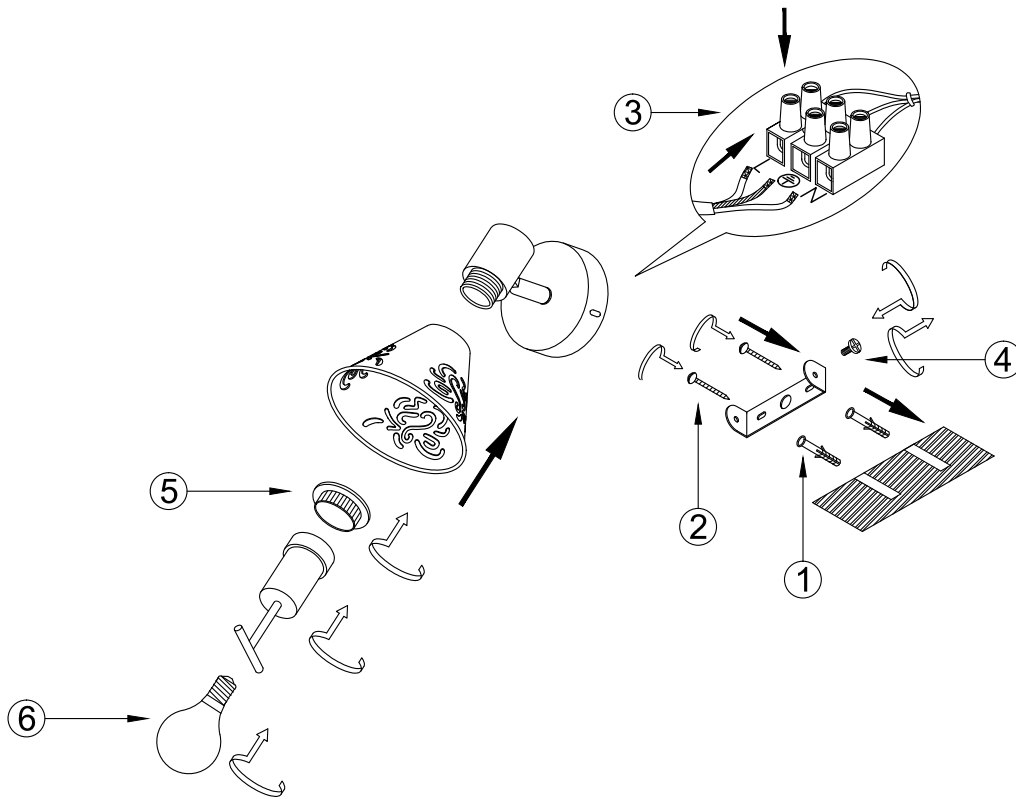

FREYA
TRADITION OF QUALITY

Instruction

FR7001WL-01BZ

1 x E14 (40W)

Model: FR7001WL-01BZ
Series: Paola

Wall Lamps