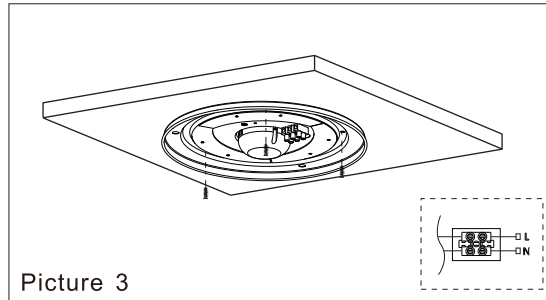

# INSTRUCTION

**MODEL:** FR6441-CL-18-W  
CHANDELIER

Picture 1

Picture 3

Picture 2

Picture 4

Picture 5

x 1 MAX 18W  
1260 LUMEN