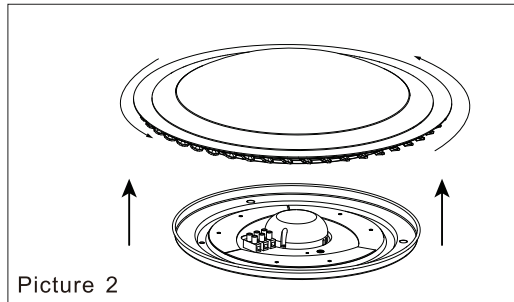

# INSTRUCTION

**MODEL:** FR6441-CL-18-W  
CHANDELIER

Picture 1

Picture 3

Picture 2

Picture 4

Picture 5

x 1 MAX 18W  
1260 LUMEN