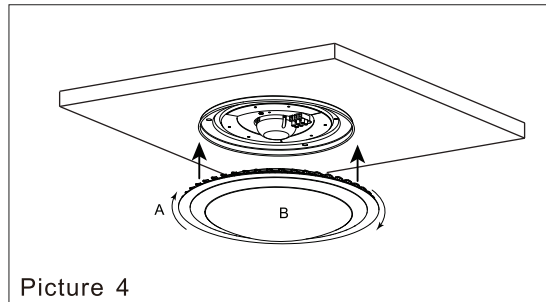

# INSTRUCTION

**MODEL:** FR6441-CL-18-W  
CHANDELIER

Picture 1

Picture 3

Picture 2

Picture 4

Picture 5

x 1 MAX 18W  
1260 LUMEN