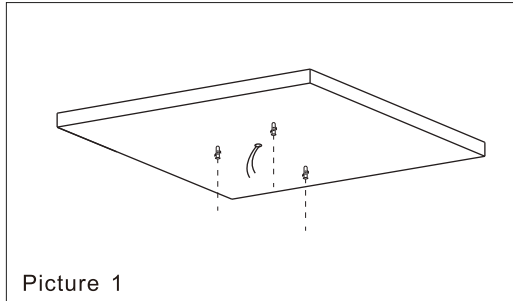

# INSTRUCTION

**MODEL:** FR6441-CL-18-W  
CHANDELIER

Picture 1

Picture 3

Picture 2

Picture 4

Picture 5

x 1 MAX 18W  
1260 LUMEN