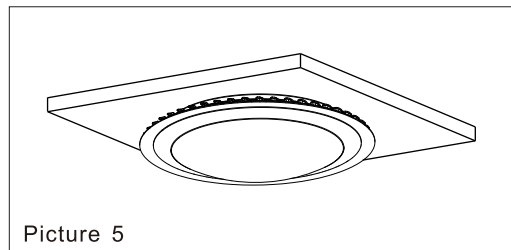

# INSTRUCTION

**MODEL:** FR6441-CL-18-W  
CHANDELIER

Picture 1

Picture 3

Picture 2

Picture 4

Picture 5

x 1 MAX 18W  
1260 LUMEN