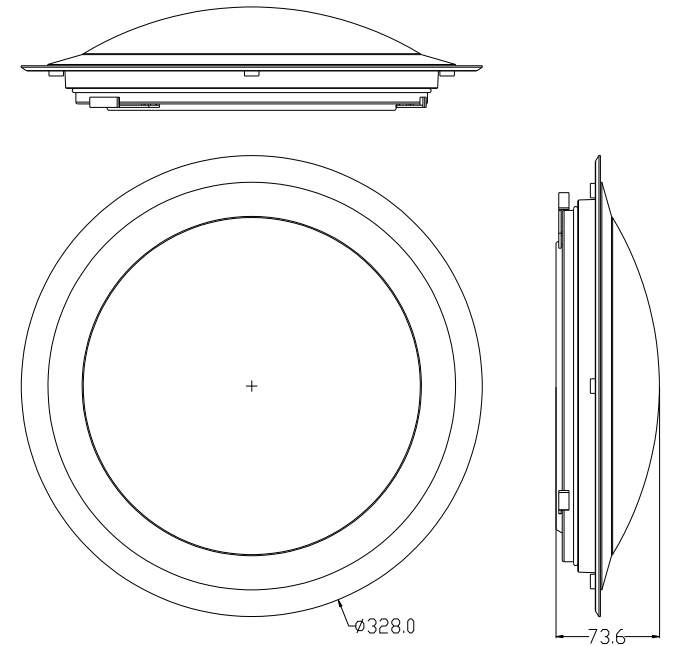

# INSTRUCTION

**MODEL:** FR6441-CL-18-W  
CHANDELIER

Picture 1

Picture 3

Picture 2

Picture 4

Picture 5

x 1 MAX 18W  
1260 LUMEN