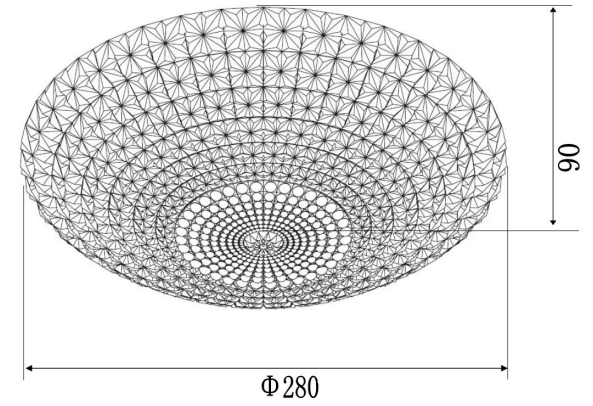

FREYA
TRADITION OF QUALITY

INSTRUCTION

Model: FR6310-CL01-12W-TR

Ceiling

MAX 12W
950 LUMEN

FREYA-LIGHT.COM