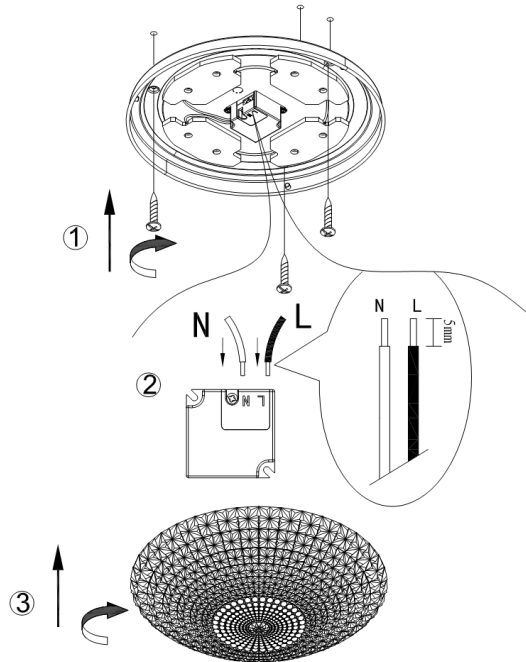

FREYA
TRADITION OF QUALITY

INSTRUCTION

Model: FR6310-CL01-12W-TR

Ceiling

MAX 12W
950 LUMEN

FREYA-LIGHT.COM