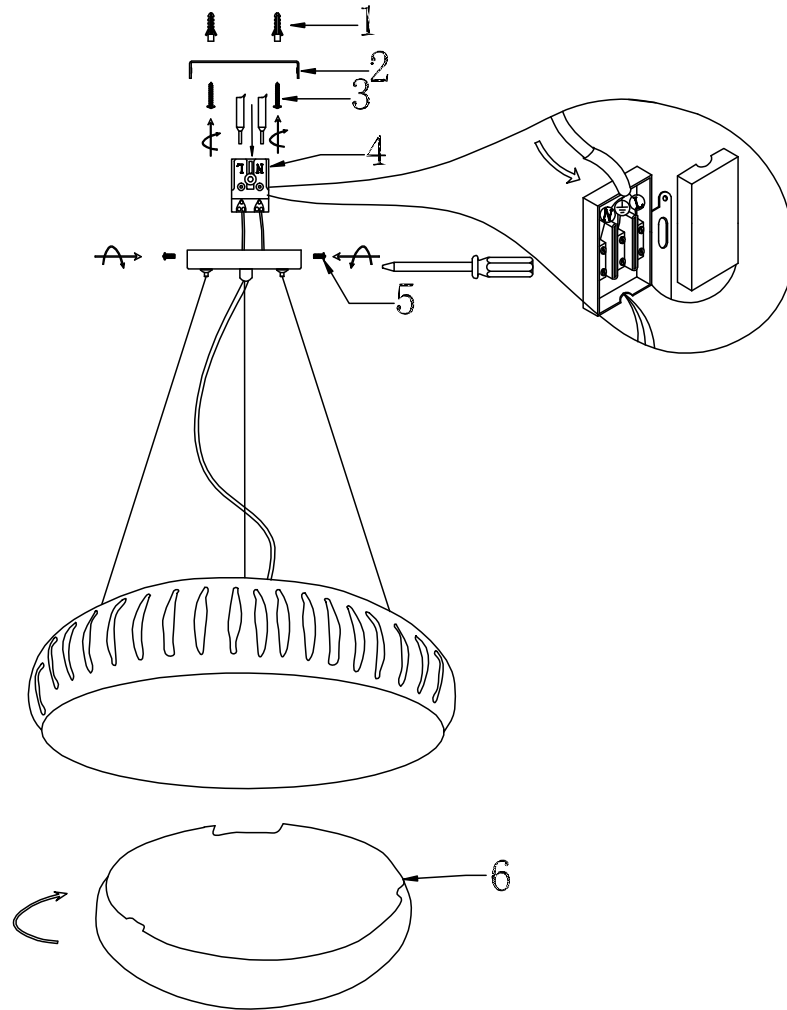

FREYA
TRADITION OF QUALITY

INSTRUCTION

MODEL: FR6159-PL-24W-B

LED 24W

FREYA-LIGHT.COM