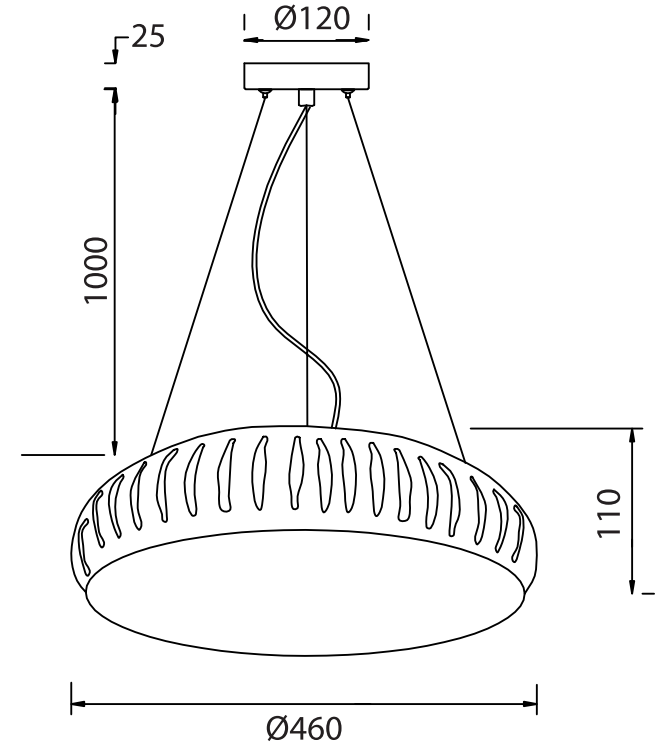

FREYA
TRADITION OF QUALITY

INSTRUCTION

MODEL: FR6159-PL-24W-B

LED 24W

FREYA-LIGHT.COM