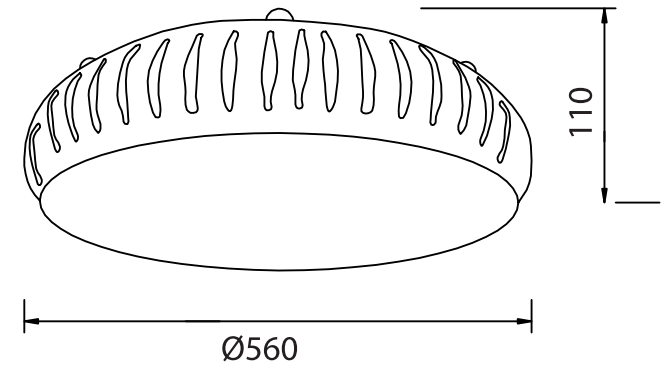

# INSTRUCTION

**MODEL:** FR6159-CL-36W-B

36W  
2130 LUMEN

FREYA-LIGHT.COM