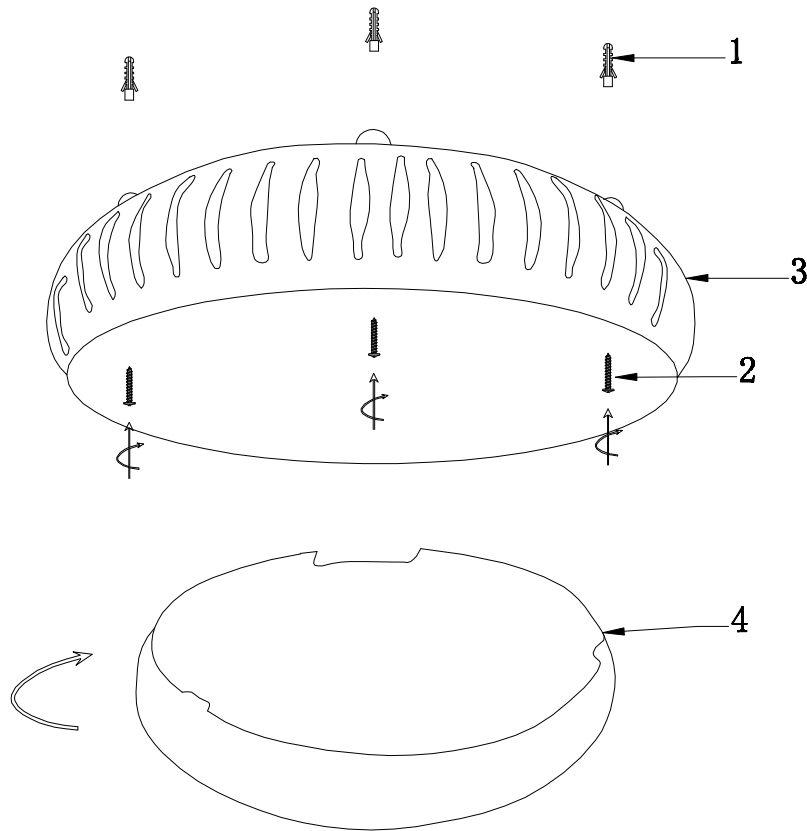

# INSTRUCTION

**MODEL:** FR6159-CL-36W-B

36W  
2130 LUMEN

FREYA-LIGHT.COM