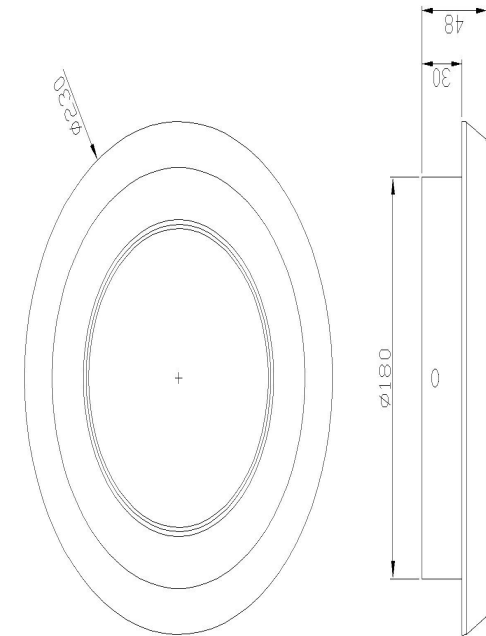

# Instruction

FR6010WL-L18W

MAX 18W  
830 Lumen

Model: FR6010WL-L18W

Series: Blis

Wall Lamps