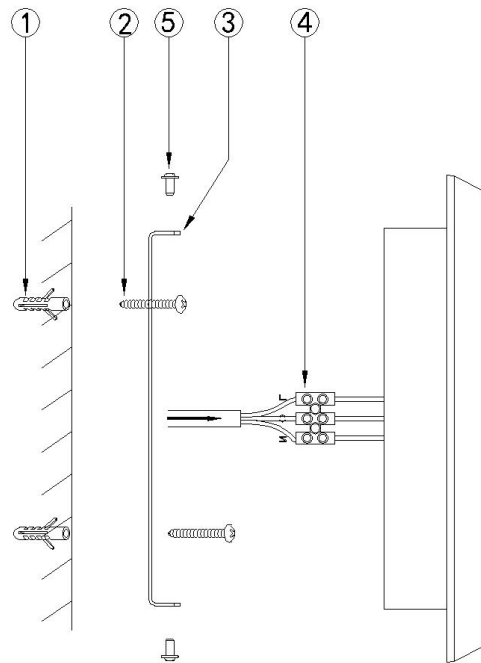

# Instruction

FR6010WL-L18W

MAX 18W  
830 Lumen

Model: FR6010WL-L18W

Series: Blis

Wall Lamps