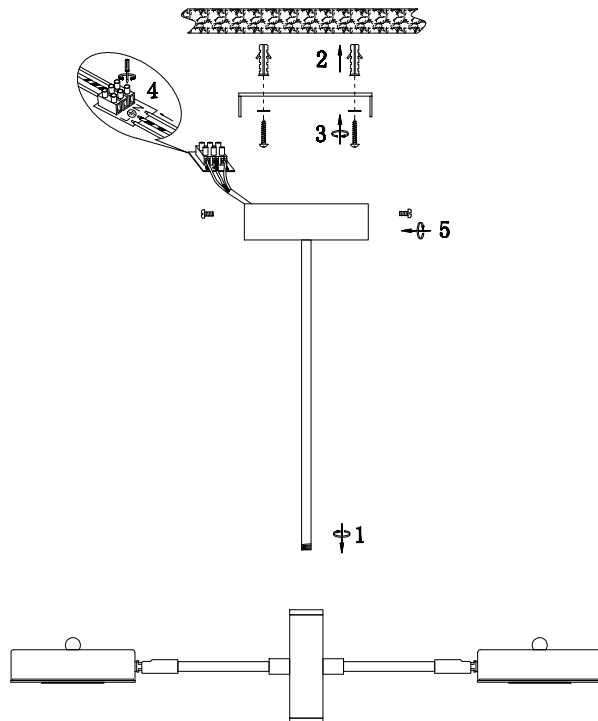

FREYA
TRADITION OF QUALITY

Instruction

FR6009PL-L55GR

MAX 55W
2000 Lumen

Model: FR6009PL-L55GR
Series: Gabby

Ceiling Lamps