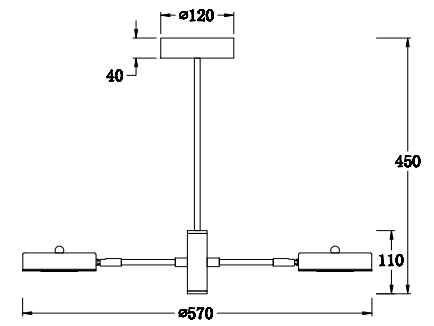

FREYA
TRADITION OF QUALITY

Instruction

FR6009PL-L55GR

MAX 55W
2000 Lumen

Model: FR6009PL-L55GR
Series: Gabby

Ceiling Lamps