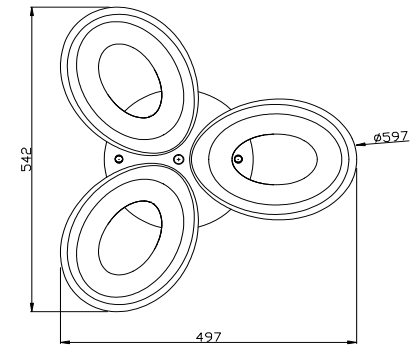

# Instruction

FR6007CL-L51W

MAX 51W  
5100 Lumen

Model: FR6007CL-L51W  
Series: Elena

Ceiling Lamps