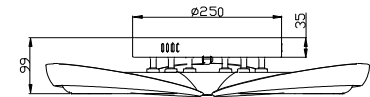

# Instruction

FR6007CL-L51W

MAX 51W  
5100 Lumen

Model: FR6007CL-L51W  
Series: Elena

Ceiling Lamps