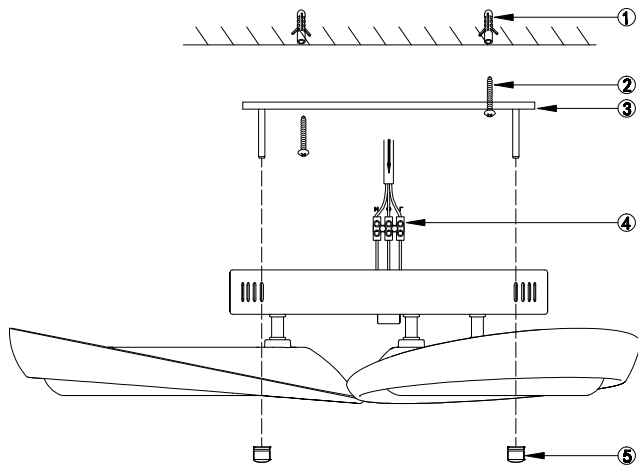

# Instruction

FR6007CL-L51W

MAX 51W  
5100 Lumen

Model: FR6007CL-L51W  
Series: Elena

Ceiling Lamps