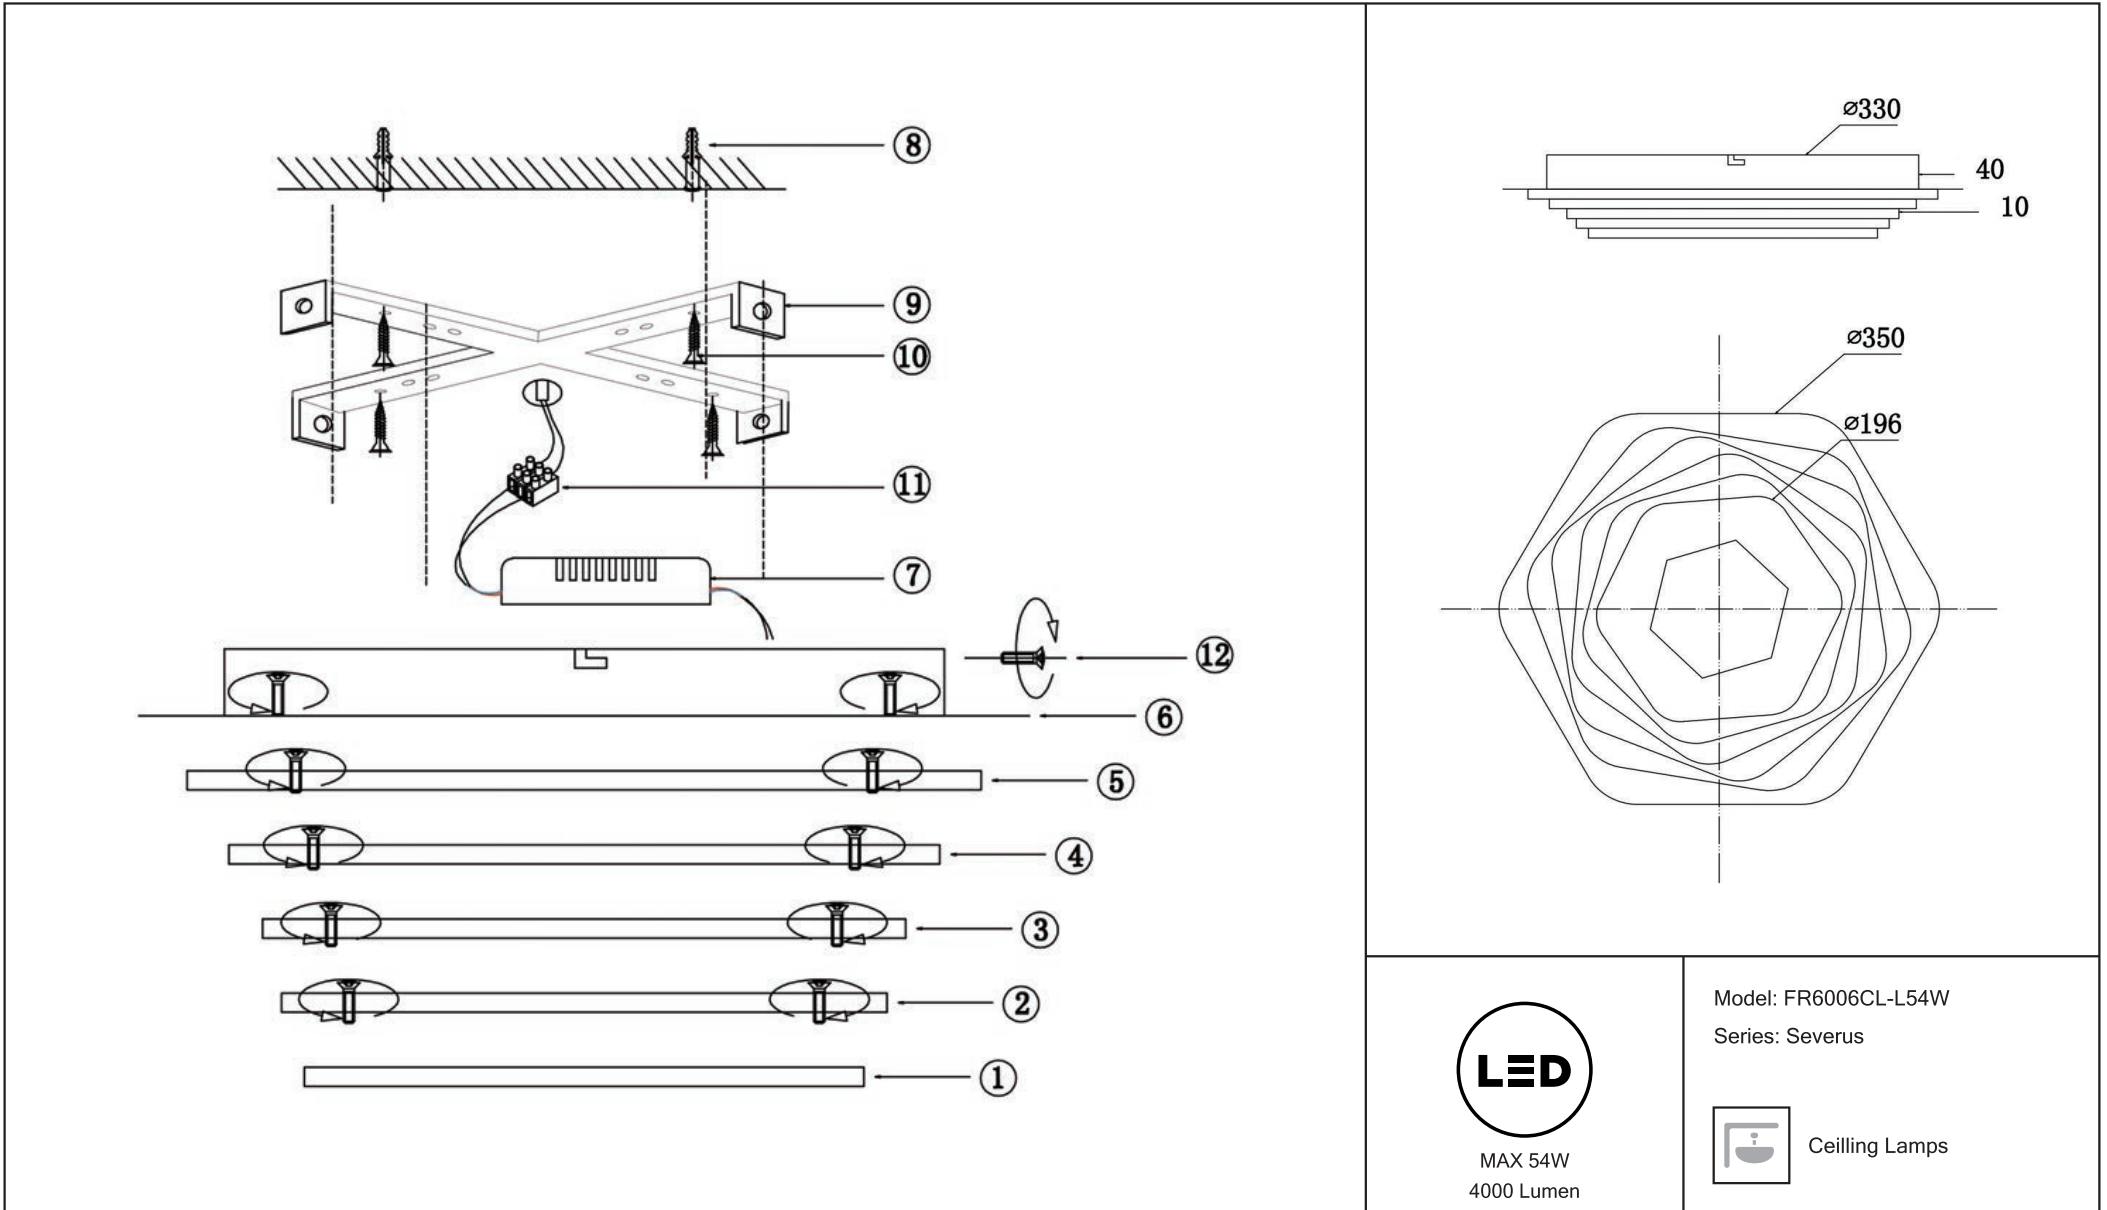

FREYA
TRADITION OF QUALITY

Instruction

FR6006CL-L54W

MAX 54W
4000 Lumen

Model: FR6006CL-L54W
Series: Severus

Ceiling Lamps