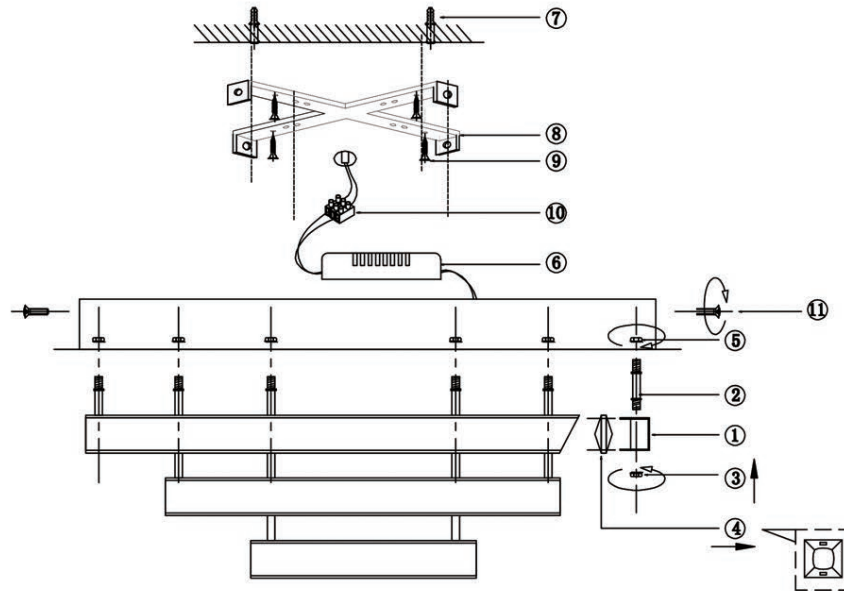

FREYA
TRADITION OF QUALITY

Instruction

FR6004CL-L35CH

MAX 35W
2600 Lumen

Model: FR6004CL-L35CH
Series: Dome

Ceiling Lamps