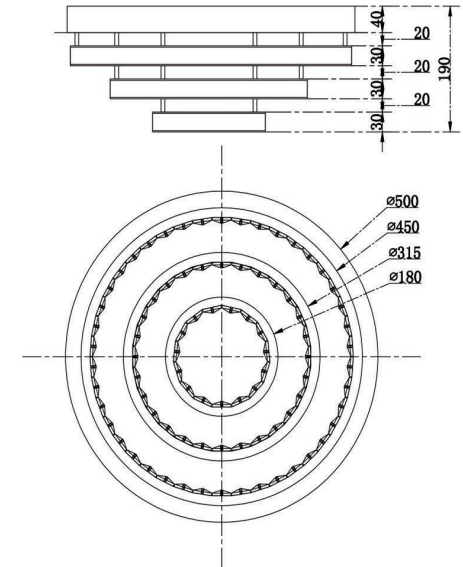

FREYA
TRADITION OF QUALITY

Instruction

FR6004CL-L35CH

MAX 35W
2600 Lumen

Model: FR6004CL-L35CH
Series: Dome

Ceiling Lamps