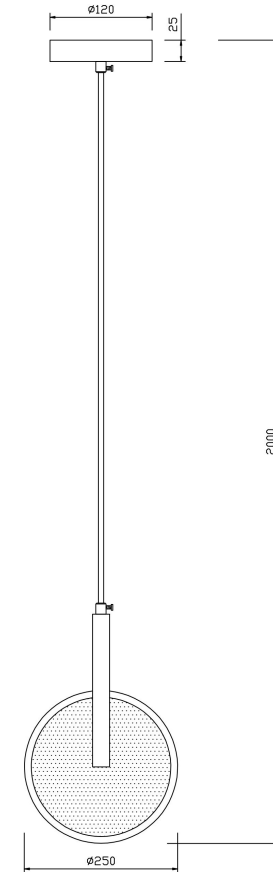

## FR6002PL-L15BS

MAX 15W  
1 150 Lumen

Model: FR6002PL-L15BS

Collection: LED

Pendant Lamps