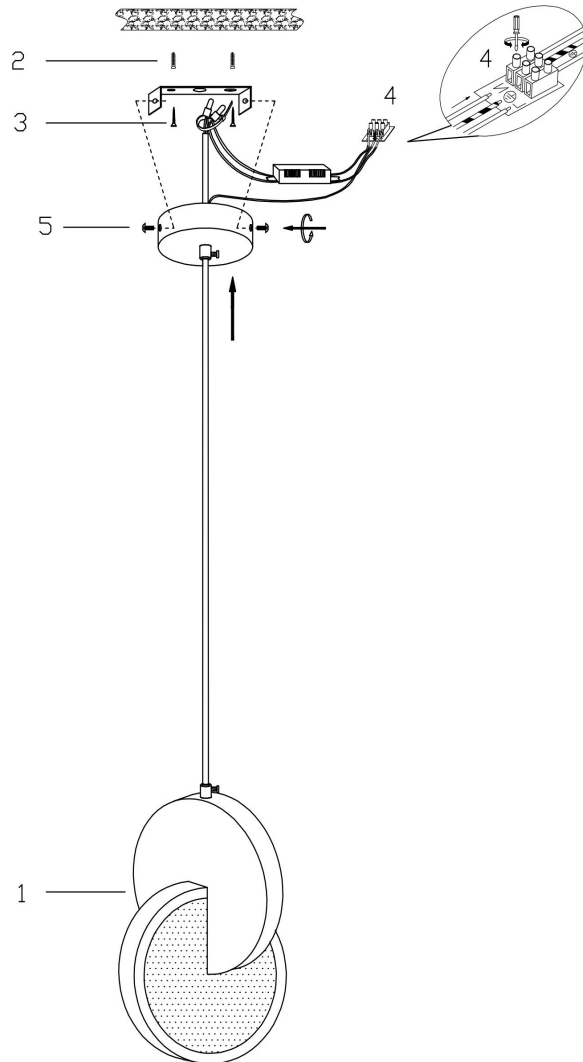

## FR6002PL-L15BS

MAX 15W  
1 150 Lumen

Model: FR6002PL-L15BS

Collection: LED

Pendant Lamps