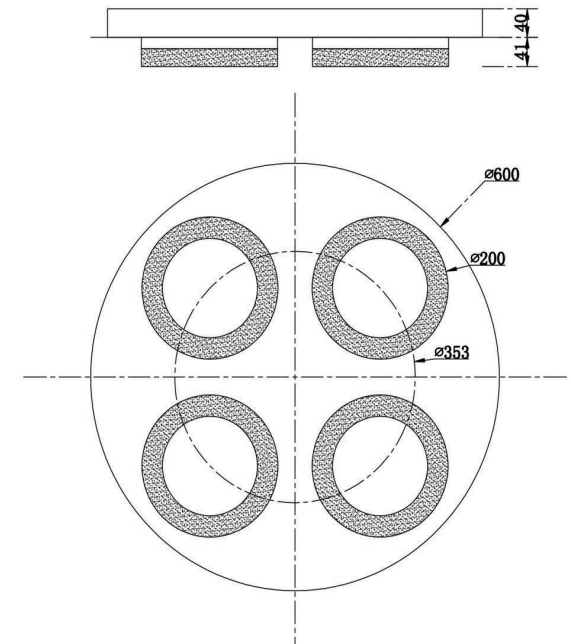

FREYA
TRADITION OF QUALITY

Instruction

FR6001CL-L44CH

MAX 44W
3300 Lumen

Model: FR6001CL-L44CH
Series: Caprice

Ceiling Lamps