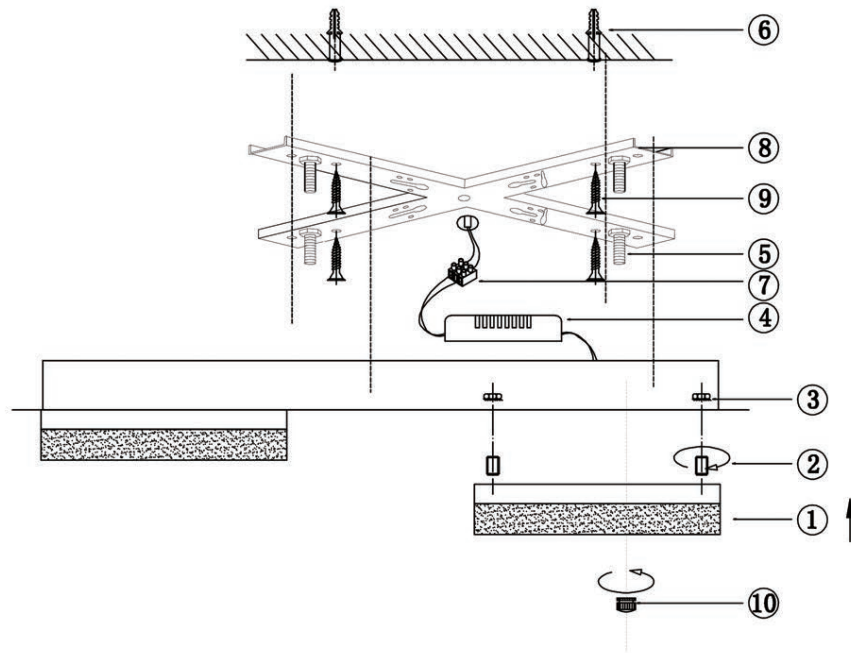

FREYA
TRADITION OF QUALITY

Instruction

FR6001CL-L44CH

MAX 44W
3300 Lumen

Model: FR6001CL-L44CH
Series: Caprice

Ceiling Lamps