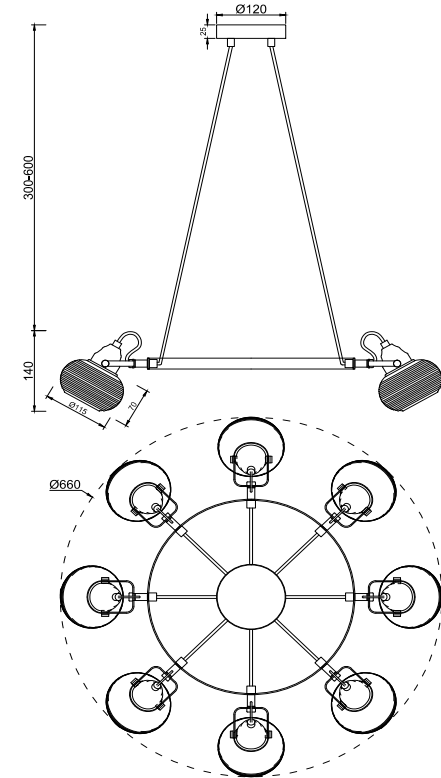

# Instruction

FR5690PL-08CH

8 x E14 (40W)

Model: FR5690PL-08CH  
Series: Linda

Ceiling Lamps