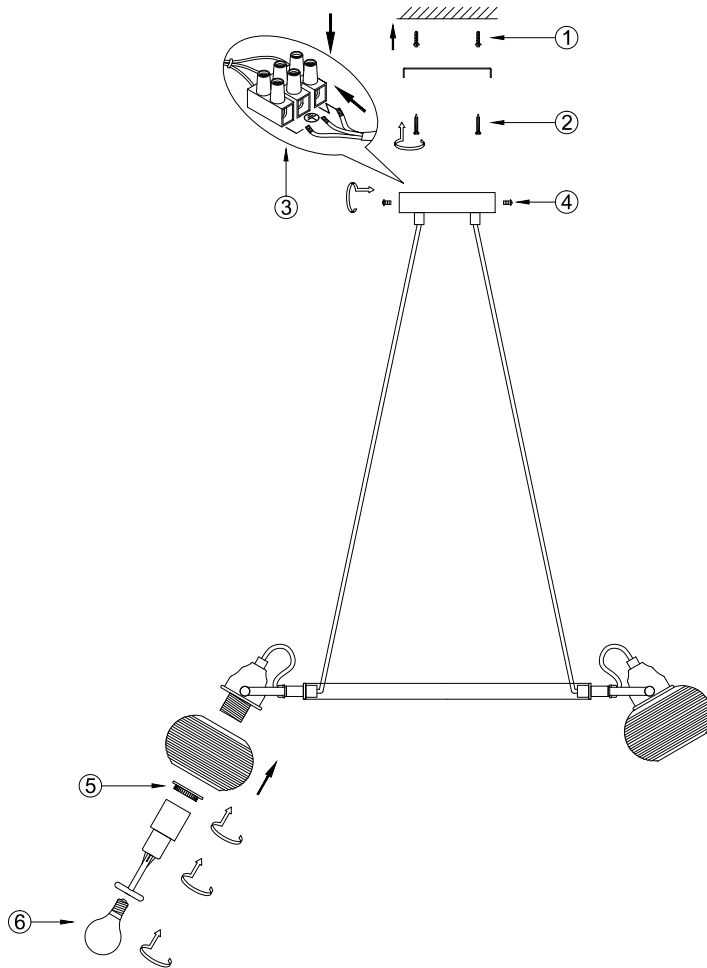

# Instruction

FR5690PL-08CH

8 x E14 (40W)

Model: FR5690PL-08CH  
Series: Linda

Ceiling Lamps