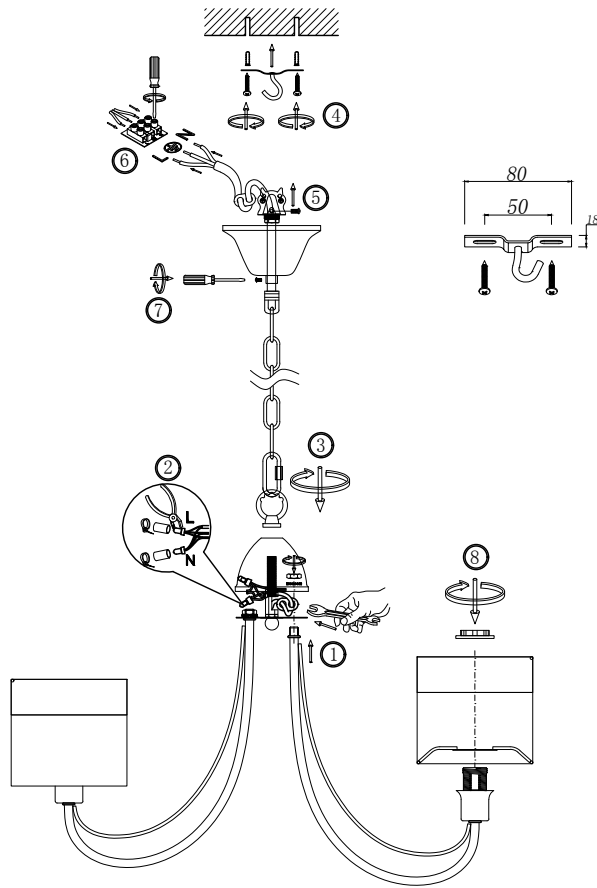

FREYA
TRADITION OF QUALITY

Instruction

FR5683PL-05CH

5 x E14 (40W)

Model: FR5683PL-05CH
Collection: Modern
Series: Taisia

Ceiling Lamps