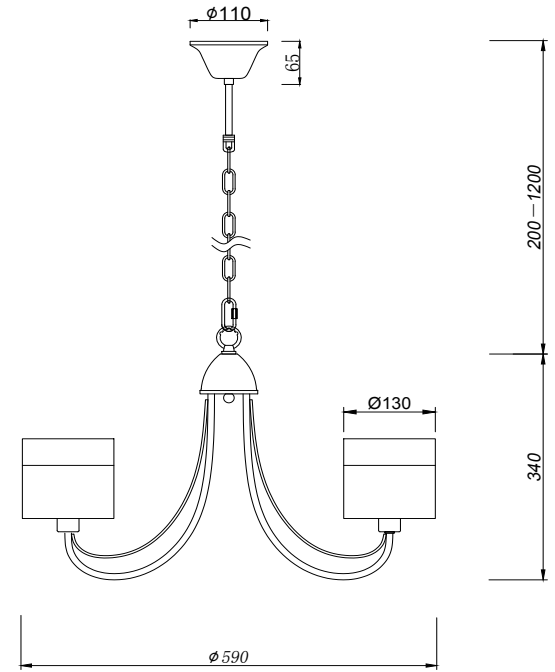

FREYA
TRADITION OF QUALITY

Instruction

FR5683PL-05CH

5 x E14 (40W)

Model: FR5683PL-05CH
Collection: Modern
Series: Taisia

Ceiling Lamps