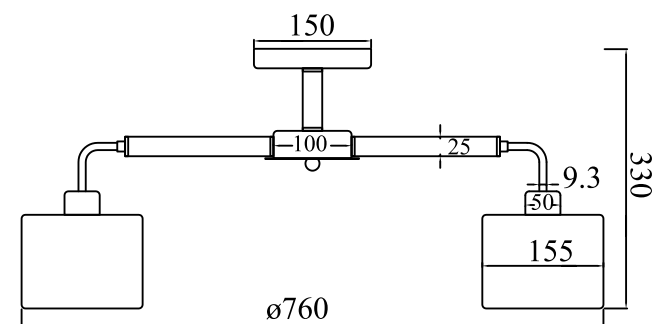

FREYA
TRADITION OF QUALITY

INSTRUCTION

MODEL: FR5329-PL-07-CH
CHANDELIER

7 X E27 (40W)

FREYA-LIGHT.COM