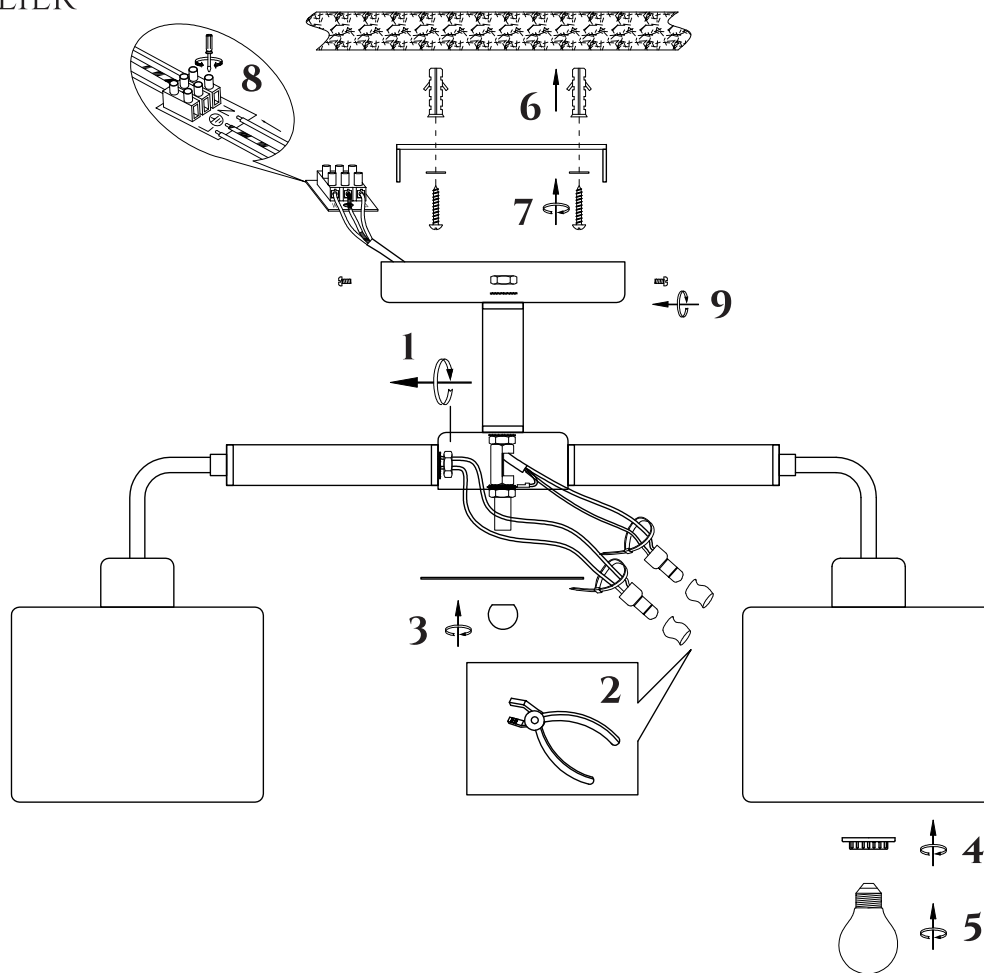

FREYA
TRADITION OF QUALITY

INSTRUCTION

MODEL: FR5329-PL-07-CH
CHANDELIER

7 X E27 (40W)

FREYA-LIGHT.COM